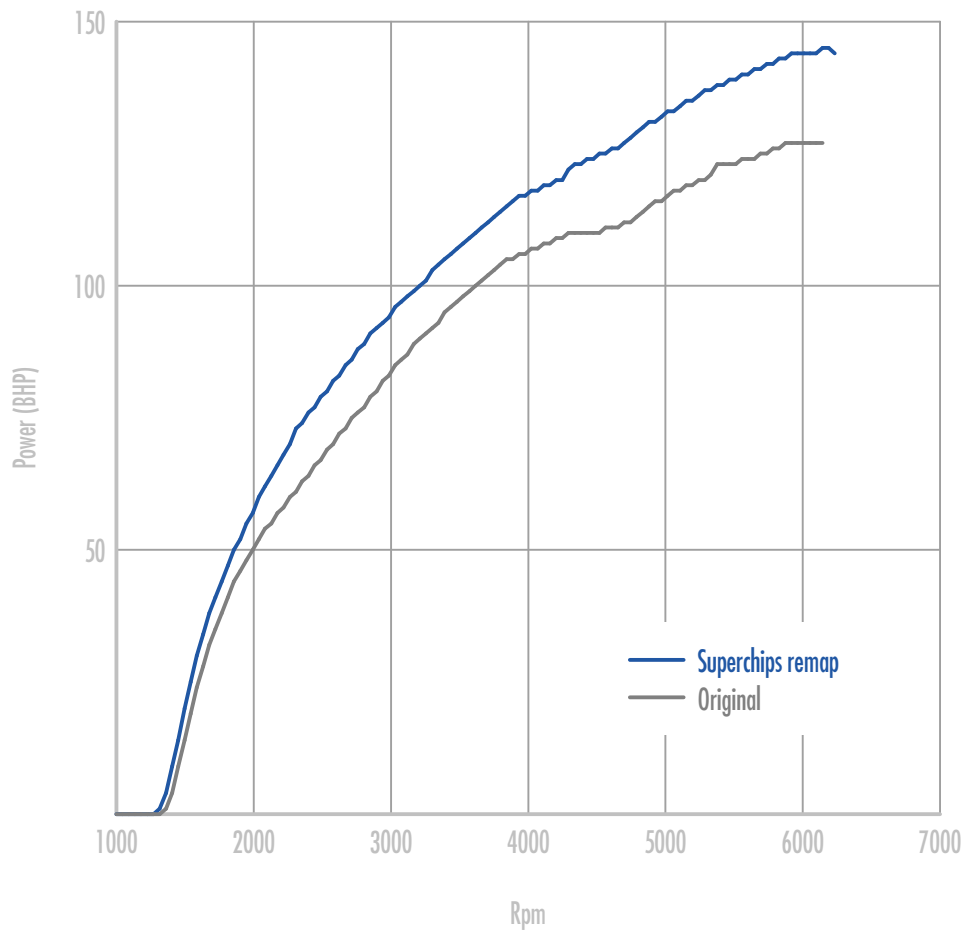

## Power

**16 BHP increase @ 4728 Rpm**

Superchips remap Max 145 BHP @ 6169 Rpm

Original Max 127 BHP @ 6124 Rpm

## Torque

**36 Nm increase @ 2296 Rpm**

Superchips remap Max 227 Nm @ 2656 Rpm

Original Max 200 Nm @ 3152 Rpm