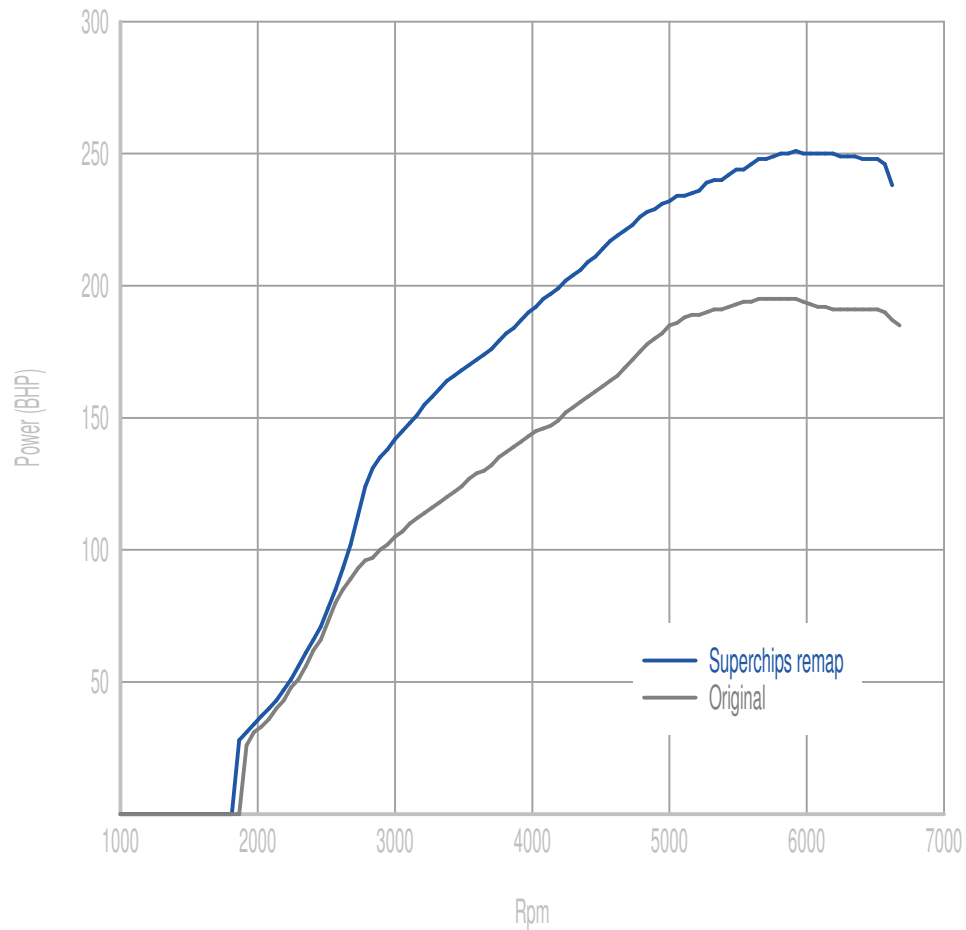

Superchips

call 01280 816781

Vehicle

1.8 TSI 180PS (CJSA)

Power

56 BHP increase @ 5873 Rpm

Superchips remap Max 251 BHP @ 5873 Rpm

Original Max 195 BHP @ 5873 Rpm

Torque

93 Nm increase @ 3286 Rpm

Superchips remap Max 348 Nm @ 3286 Rpm

Original Max 265 Nm @ 4957 Rpm