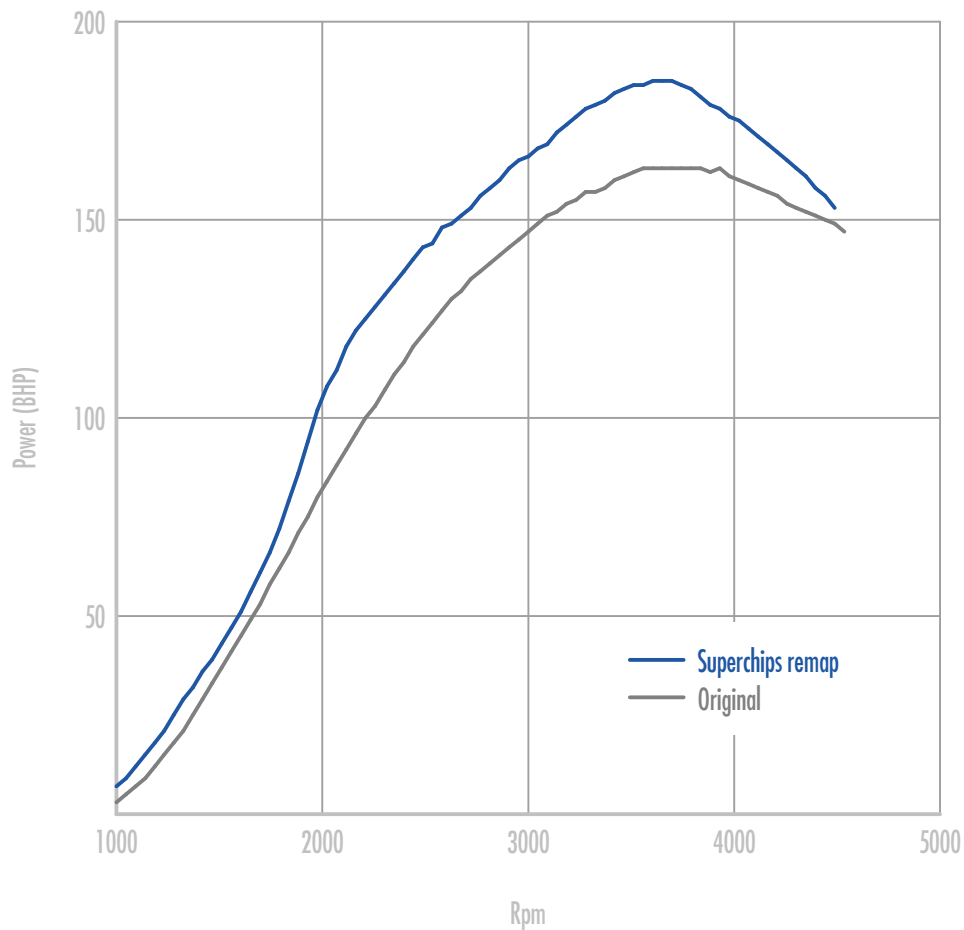

**Power**

**22 BHP increase @ 3301 Rpm**

Superchips remap Max 185 BHP @ 3673 Rpm

Original Max 163 BHP @ 3910 Rpm

**Torque**

**89 Nm increase @ 2092 Rpm**

Superchips remap Max 412 Nm @ 2418 Rpm

Original Max 355 Nm @ 2699 Rpm