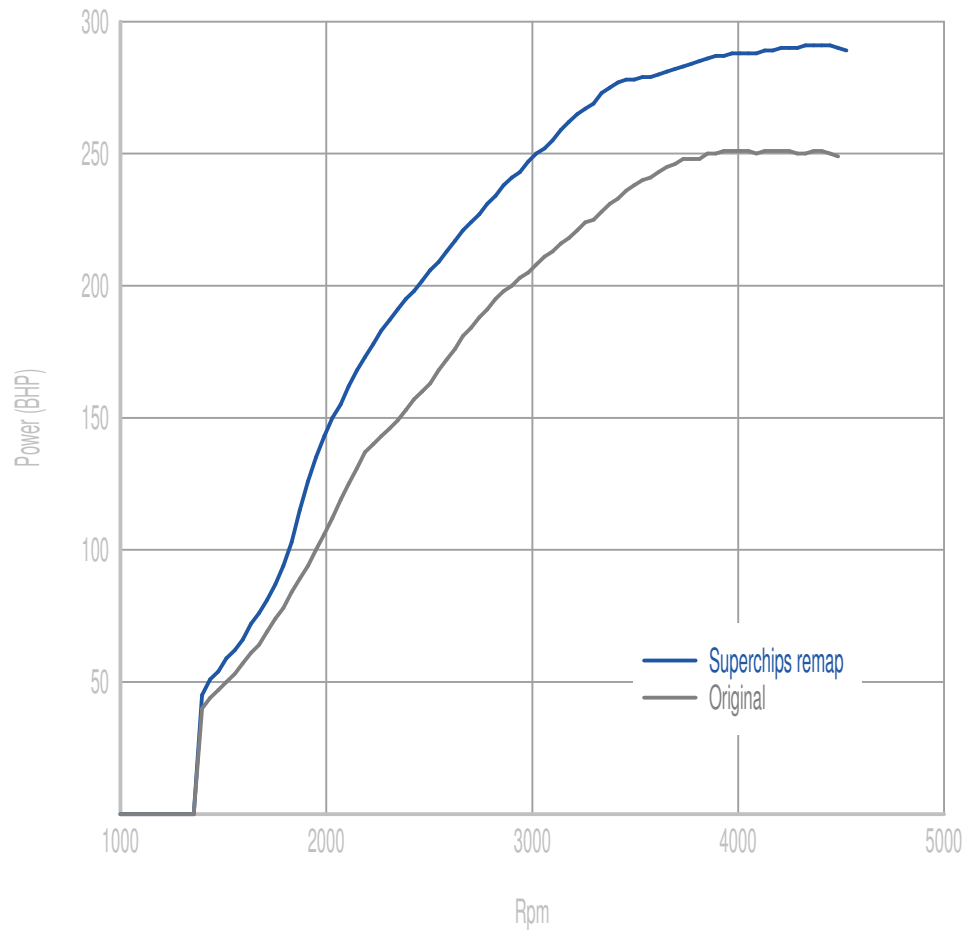

## Power

**45 BHP increase @ 3274 Rpm**

Superchips remap Max 291 BHP @ 4366 Rpm

Original Max 251 BHP @ 4393 Rpm

## Torque

**142 Nm increase @ 1988 Rpm**

Superchips remap Max 603 Nm @ 2806 Rpm

Original Max 493 Nm @ 2810 Rpm