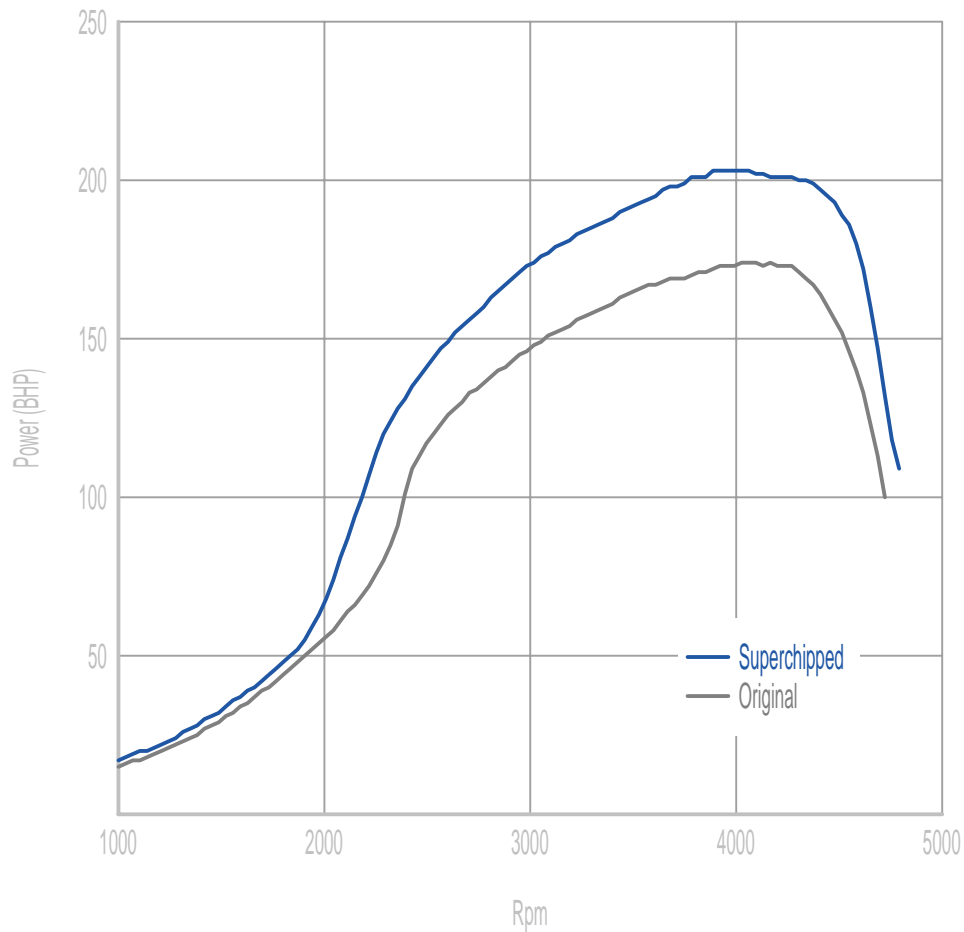

**Power**

**37 BHP increase @ 4450 Rpm**

Superchipped Max 203 BHP @ 4032 Rpm

Original Max 174 BHP @ 4192 Rpm

**Torque**

**94 Nm increase @ 2364 Rpm**

Superchipped Max 416 Nm @ 2781 Rpm

Original Max 348 Nm @ 2712 Rpm