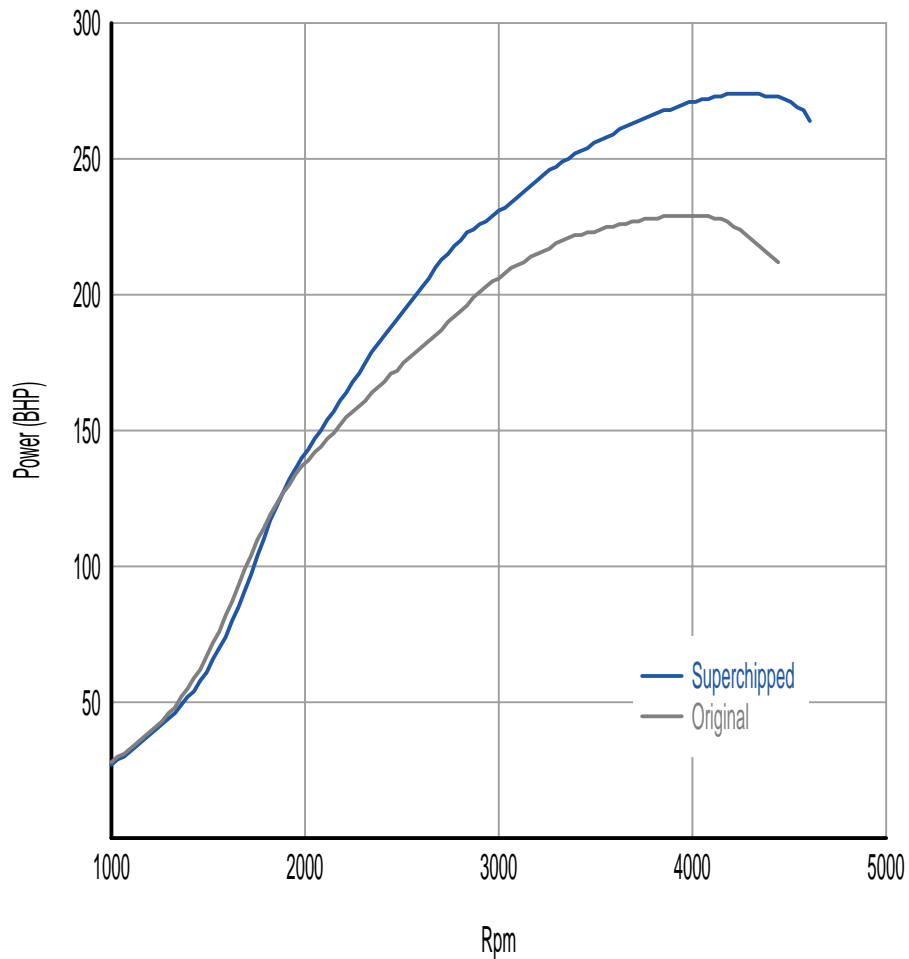

Power

49 BHP increase @ 4206 Rpm

Superchipped Max 274 BHP @ 4316 Rpm

Original Max 229 BHP @ 4075 Rpm

Torque

78 Nm increase @ 4042 Rpm

Superchipped Max 565 Nm @ 2681 Rpm

Original Max 500 Nm @ 2202 Rpm