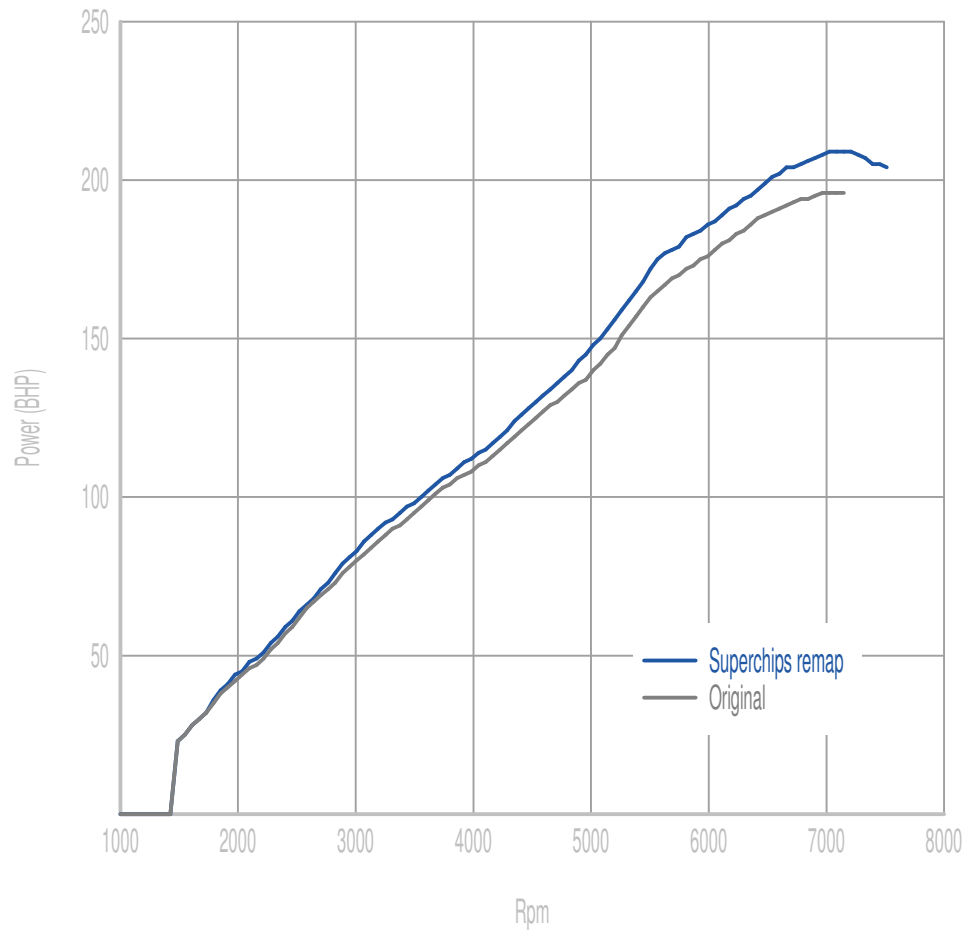

Power

12 BHP increase @ 6663 Rpm

Superchips remap Max 209 BHP @ 7172 Rpm

Original Max 196 BHP @ 7152 Rpm

Torque

14 Nm increase @ 5563 Rpm

Superchips remap Max 225 Nm @ 5531 Rpm

Original Max 211 Nm @ 5685 Rpm