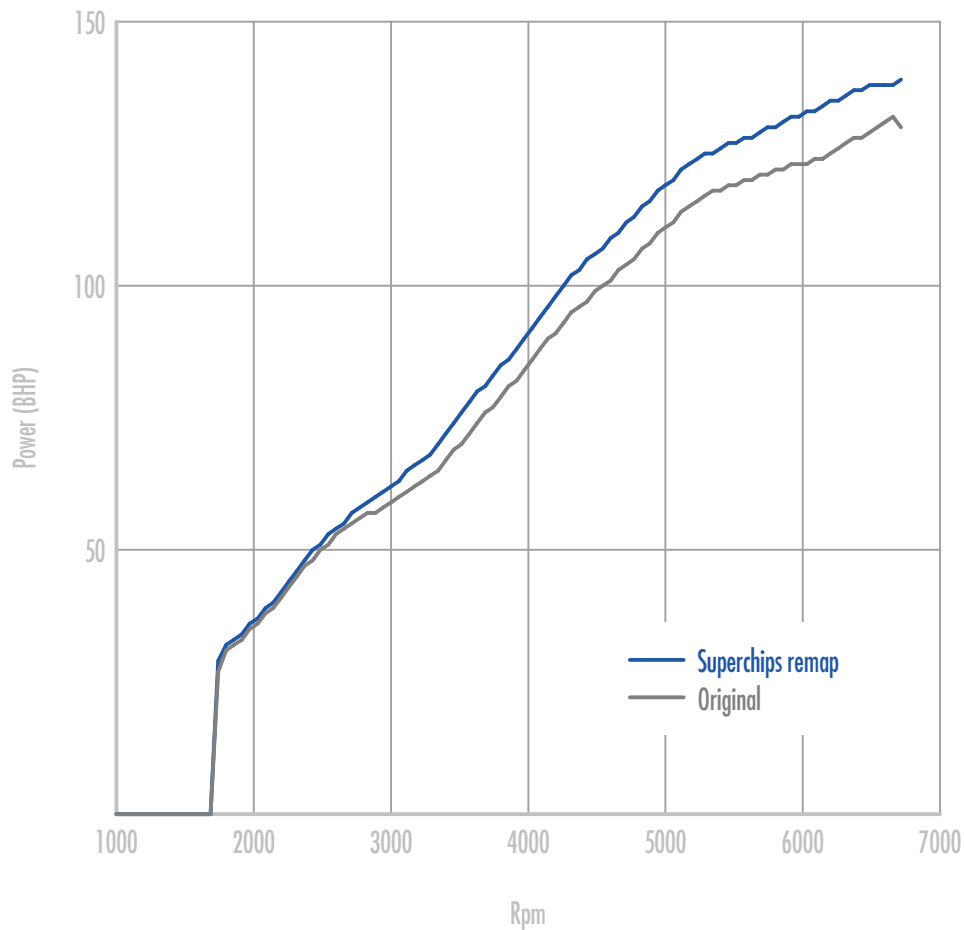

**Power**

**10 BHP increase @ 5986 Rpm**

Superchips remap Max 139 BHP @ 6670 Rpm

Original Max 132 BHP @ 6619 Rpm

**Torque**

**13 Nm increase @ 4390 Rpm**

Superchips remap Max 170 Nm @ 4789 Rpm

Original Max 158 Nm @ 4622 Rpm