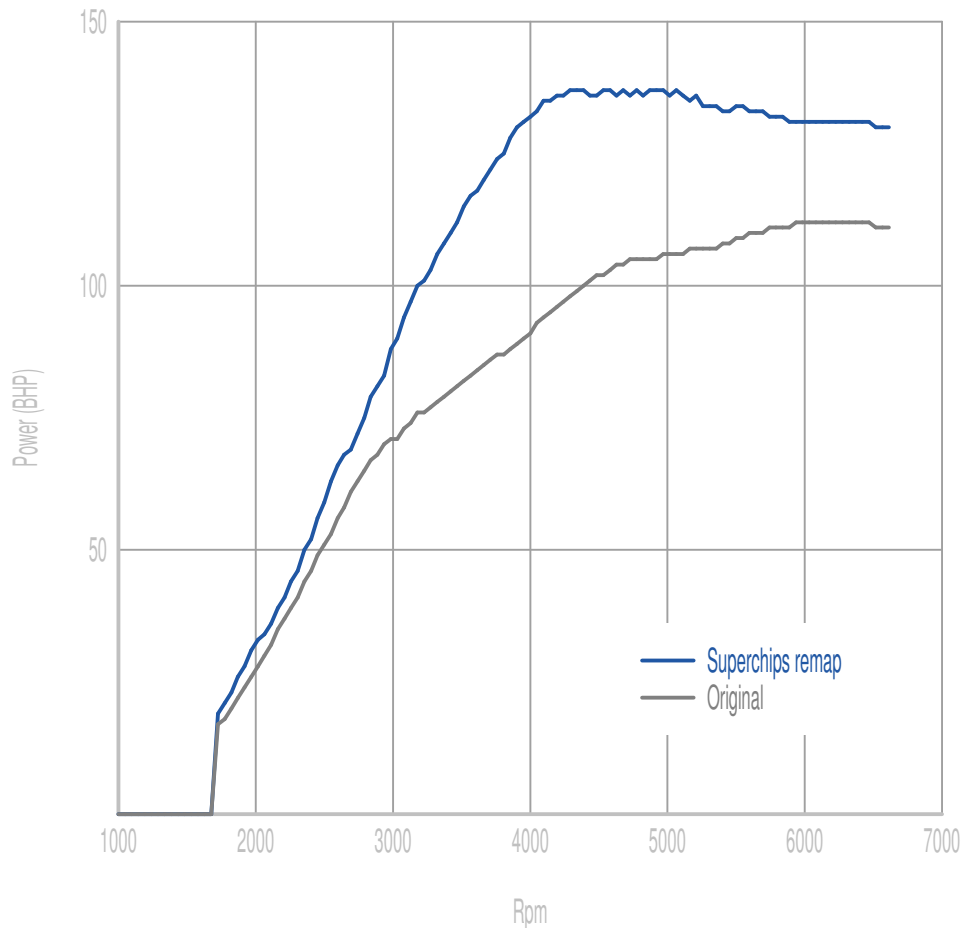

Superchips

call 01280 816781

Vehicle

Fiesta 1.0 EcoBoost 100PS

Power

41 BHP increase @ 3917 Rpm

Superchips remap Max 137 BHP @ 5030 Rpm

Original Max 112 BHP @ 6432 Rpm

Torque

75 Nm increase @ 3869 Rpm

Superchips remap Max 238 Nm @ 3869 Rpm

Original Max 170 Nm @ 2902 Rpm