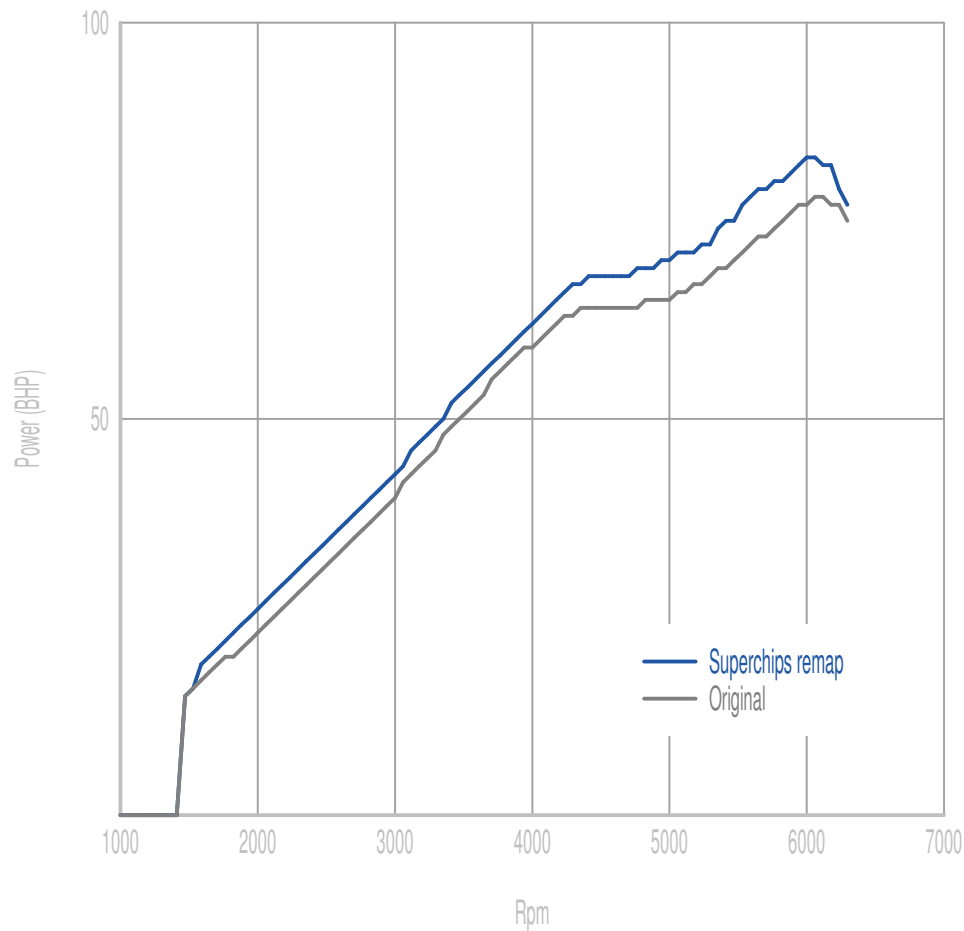

Power

6 BHP increase @ 5416 Rpm

Superchips remap Max 83 BHP @ 6002 Rpm

Original Max 78 BHP @ 6130 Rpm

Torque

10 Nm increase @ 2083 Rpm

Superchips remap Max 112 Nm @ 4237 Rpm

Original Max 105 Nm @ 3690 Rpm