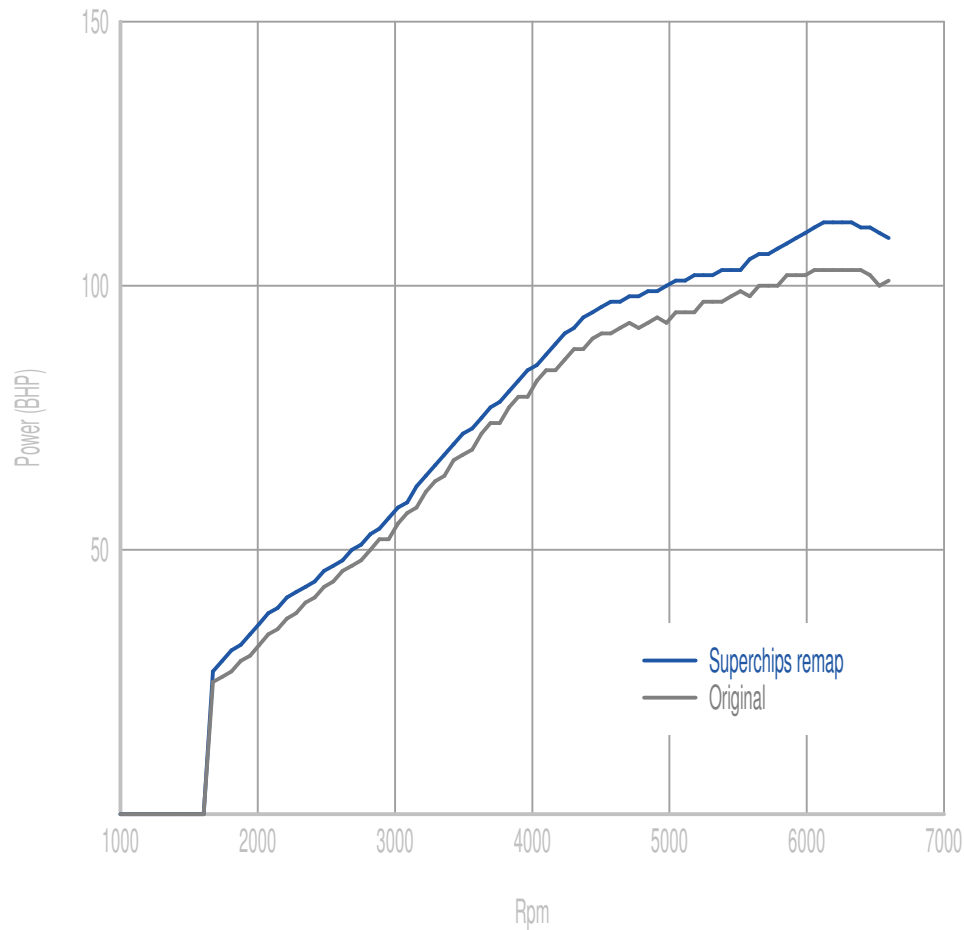

**Power**

**9 BHP increase @ 6081 Rpm**

Superchips remap Max 112 BHP @ 6314 Rpm

Original Max 103 BHP @ 6351 Rpm

**Torque**

**13 Nm increase @ 2094 Rpm**

Superchips remap Max 153 Nm @ 4209 Rpm

Original Max 146 Nm @ 3986 Rpm