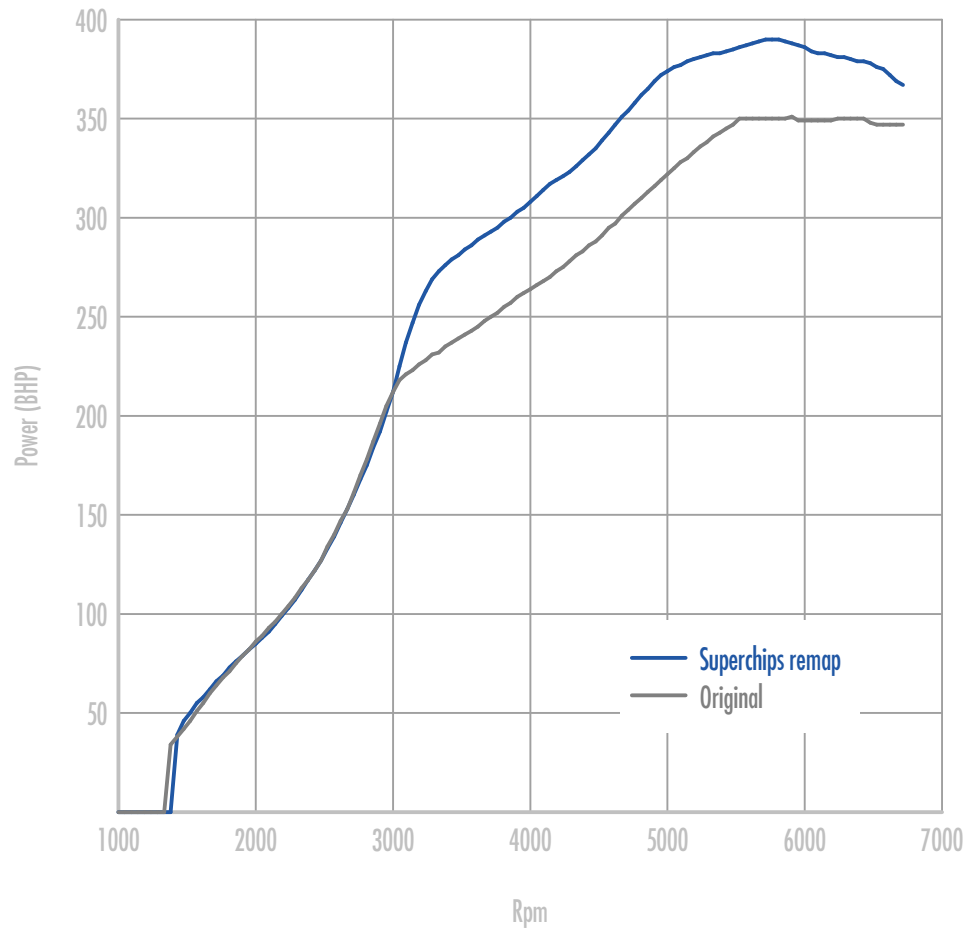

Power

53 BHP increase @ 4872 Rpm

Superchips remap Max 390 BHP @ 5779 Rpm

Original Max 351 BHP @ 5873 Rpm

Torque

89 Nm increase @ 3295 Rpm

Superchips remap Max 589 Nm @ 3295 Rpm

Original Max 515 Nm @ 3008 Rpm