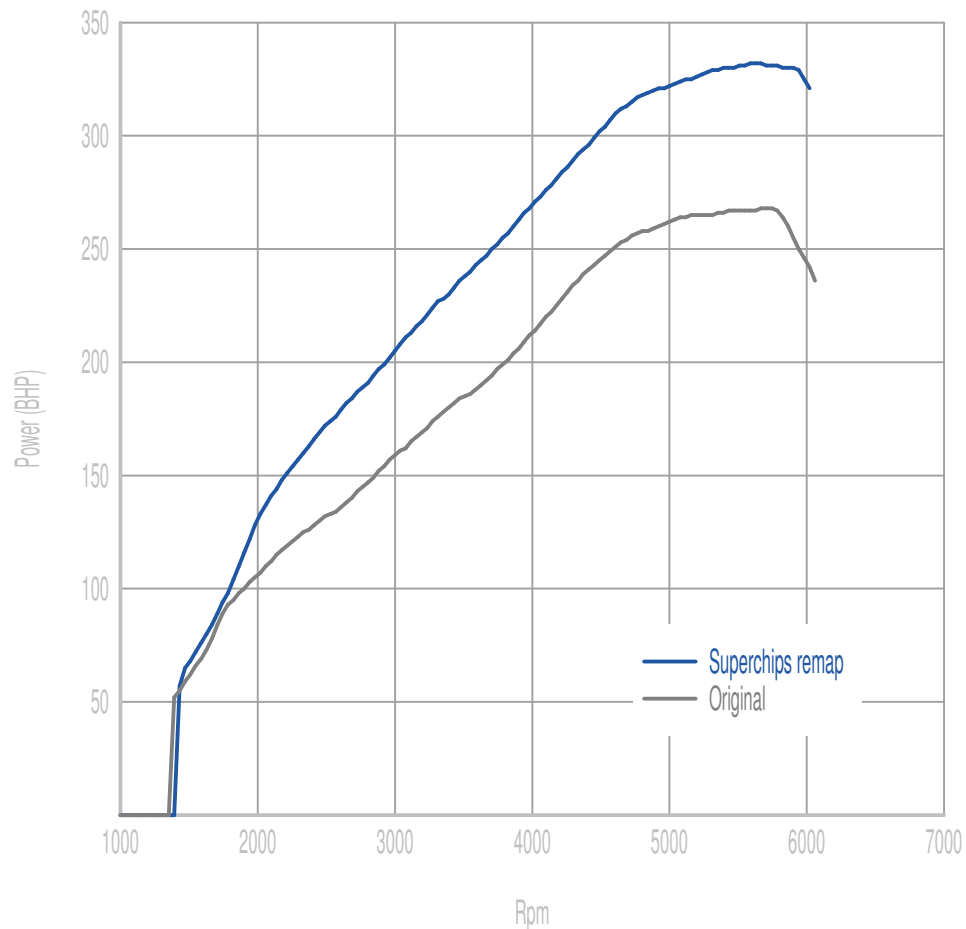

Superchips

call 01280 816781

Vehicle

Golf 7.5 GTI 245PS (DKTB)

Power

64 BHP increase @ 5294 Rpm

Superchips remap Max 332 BHP @ 5647 Rpm

Original Max 268 BHP @ 5725 Rpm

Torque

119 Nm increase @ 2588 Rpm

Superchips remap Max 494 Nm @ 2431 Rpm

Original Max 390 Nm @ 4353 Rpm