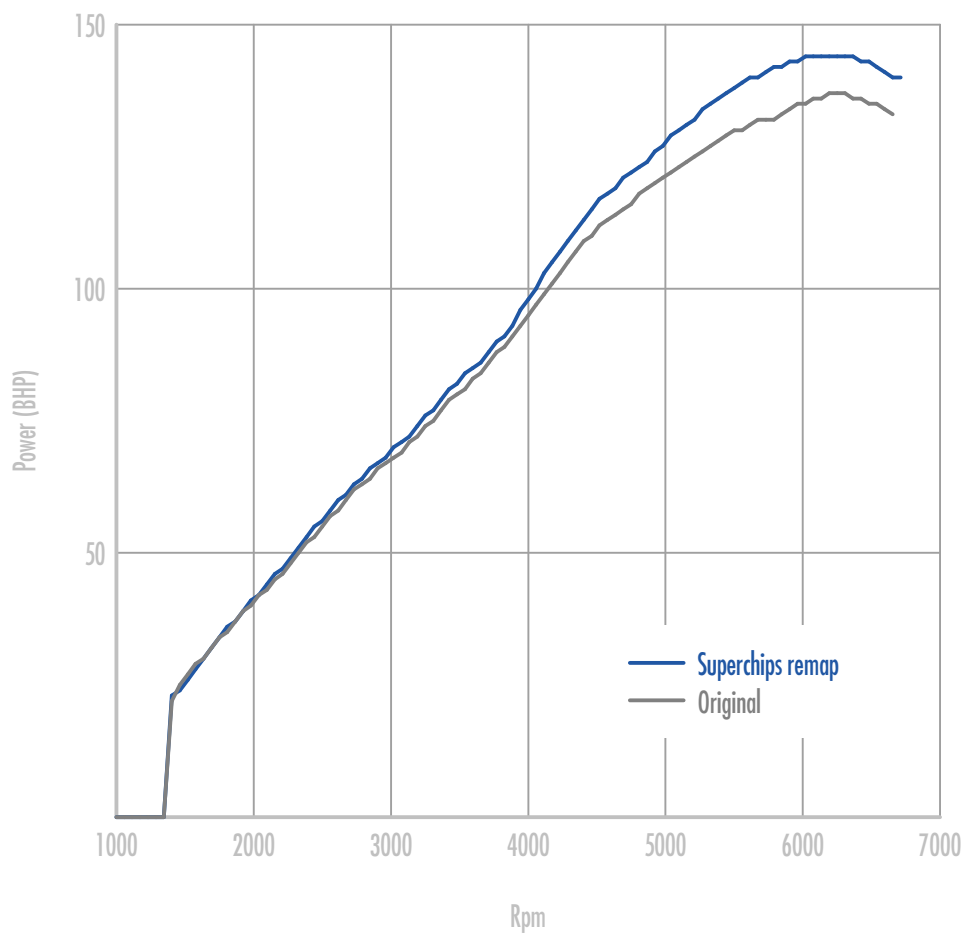

Power

10 BHP increase @ 5780 Rpm

Superchips remap Max 144 BHP @ 6282 Rpm

Original Max 137 BHP @ 6300 Rpm

Torque

14 Nm increase @ 5780 Rpm

Superchips remap Max 185 Nm @ 4397 Rpm

Original Max 176 Nm @ 4392 Rpm