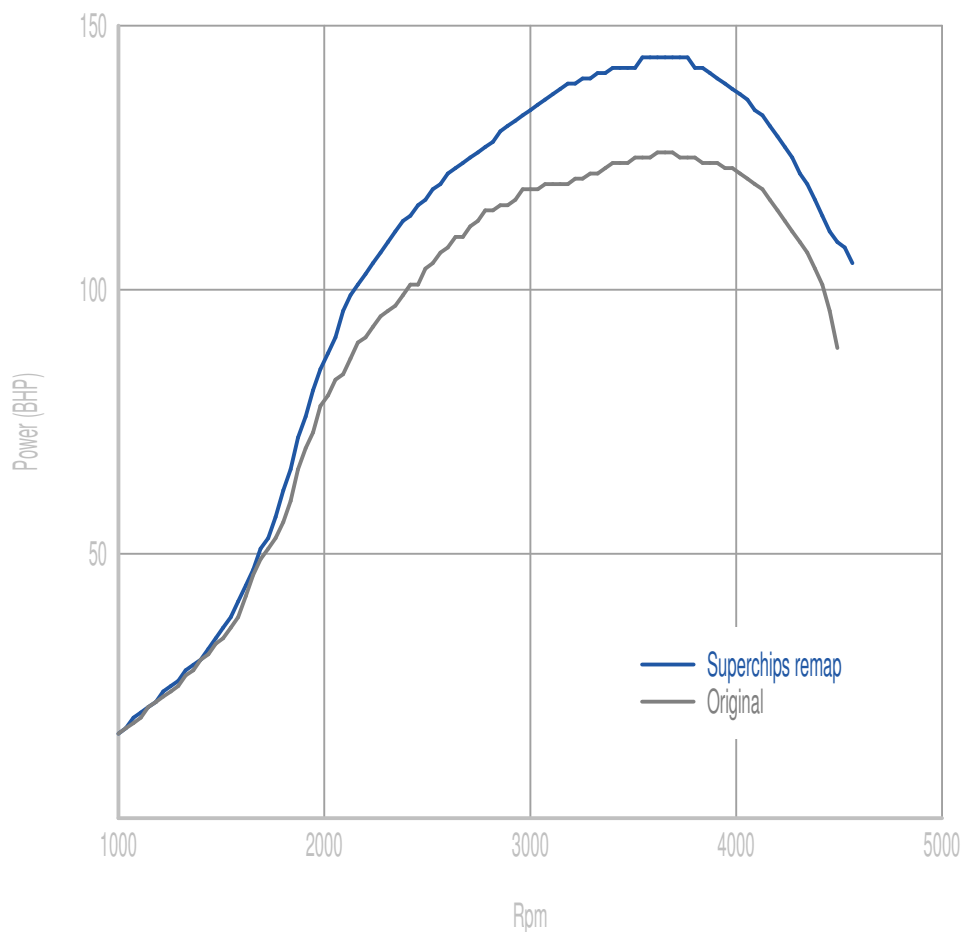

Power

19 BHP increase @ 3156 Rpm

Superchips remap Max 144 BHP @ 3756 Rpm

Original Max 126 BHP @ 3664 Rpm

Torque

42 Nm increase @ 2430 Rpm

Superchips remap Max 339 Nm @ 2370 Rpm

Original Max 299 Nm @ 2249 Rpm