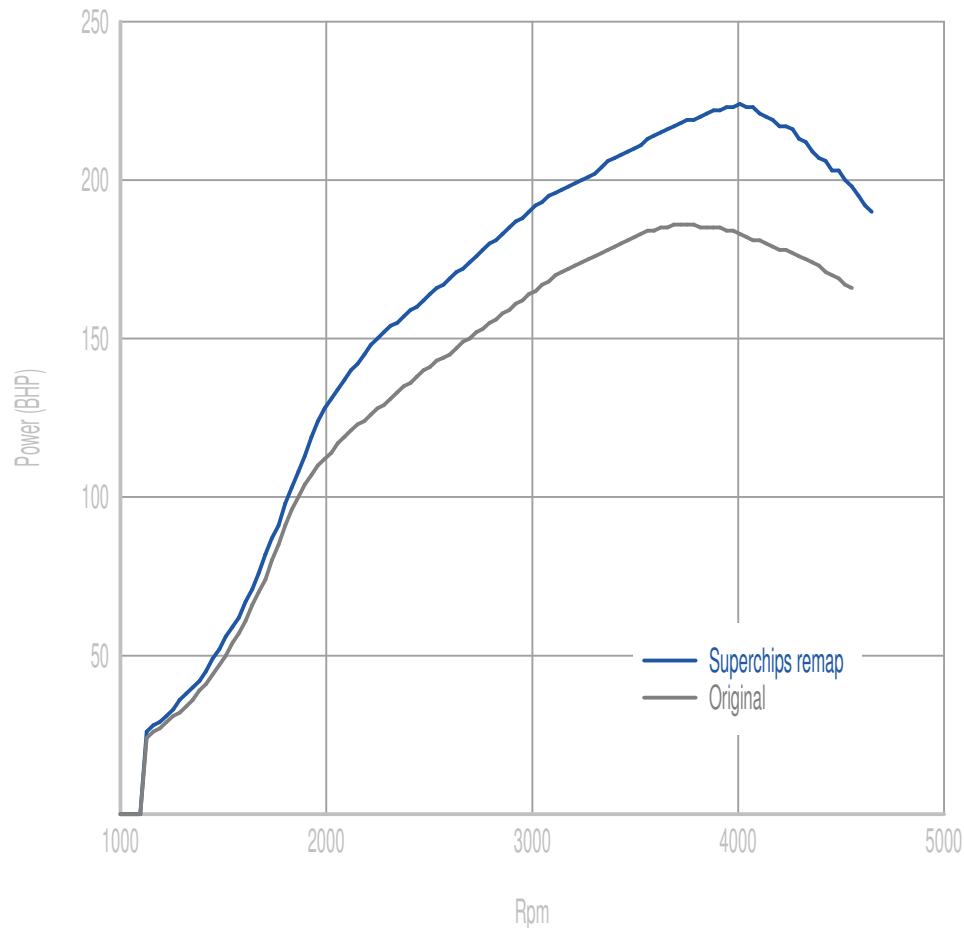

Superchips

call 01280 816781

Vehicle

Mondeo 2.0 TDCI 180PS Euro6

Power

42 BHP increase @ 4055 Rpm

Superchips remap Max 224 BHP @ 3991 Rpm

Original Max 186 BHP @ 3768 Rpm

Torque

73 Nm increase @ 2267 Rpm

Superchips remap Max 477 Nm @ 2203 Rpm

Original Max 408 Nm @ 2075 Rpm