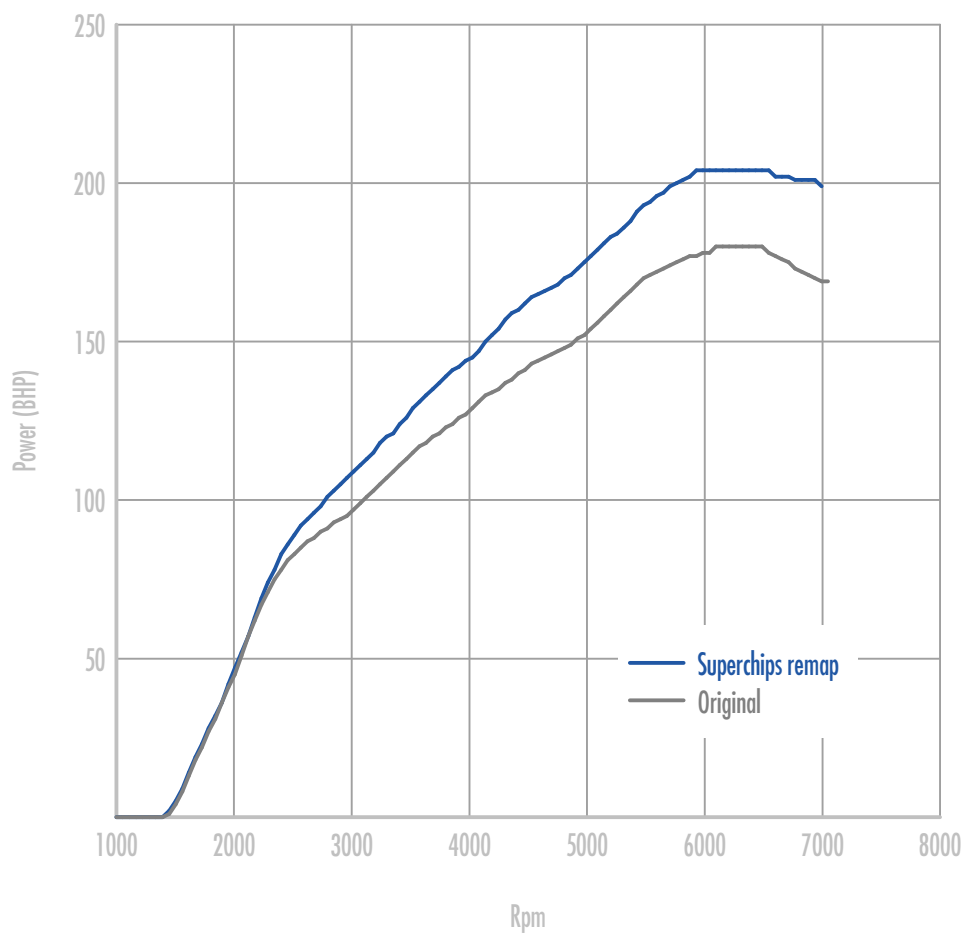

Power

27 BHP increase @ 5885 Rpm

Superchips remap Max 204 BHP @ 6501 Rpm

Original Max 180 BHP @ 6447 Rpm

Torque

35 Nm increase @ 4315 Rpm

Superchips remap Max 263 Nm @ 3475 Rpm

Original Max 240 Nm @ 2579 Rpm