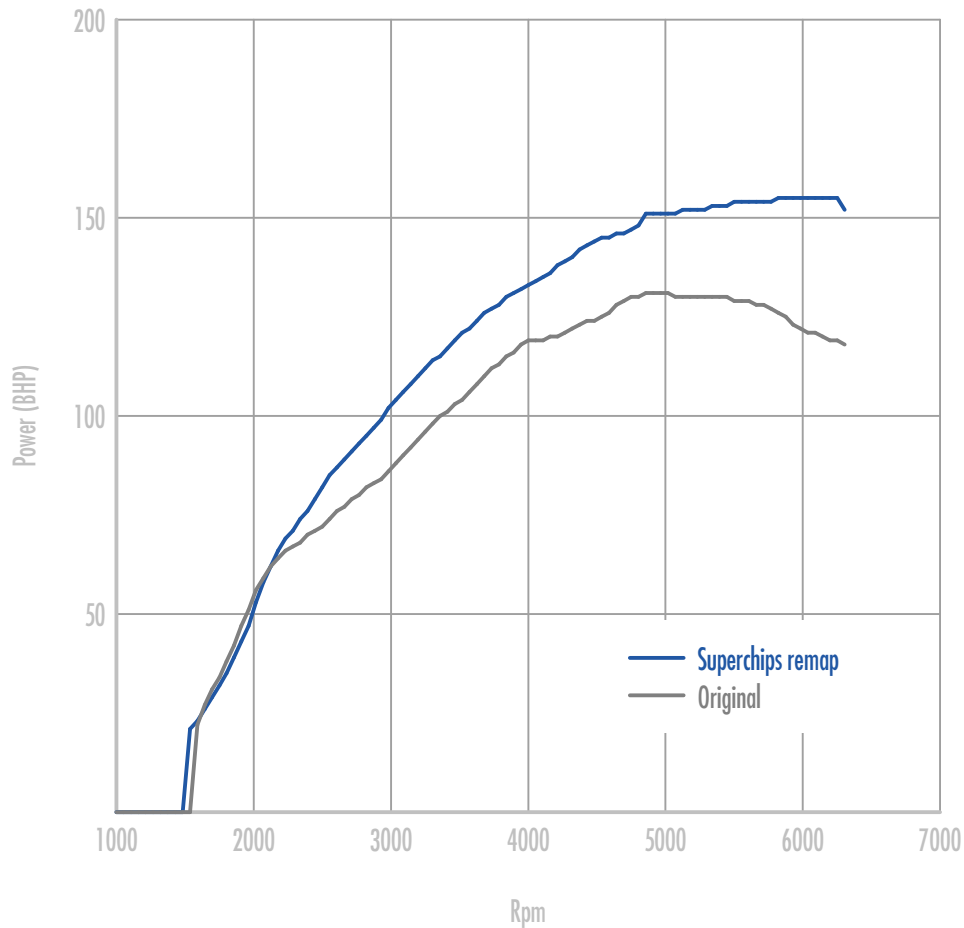

Power

33 BHP increase @ 5938 Rpm

Superchips remap Max 155 BHP @ 6204 Rpm

Original Max 131 BHP @ 4975 Rpm

Torque

39 Nm increase @ 2942 Rpm

Superchips remap Max 248 Nm @ 3155 Rpm

Original Max 215 Nm @ 3691 Rpm