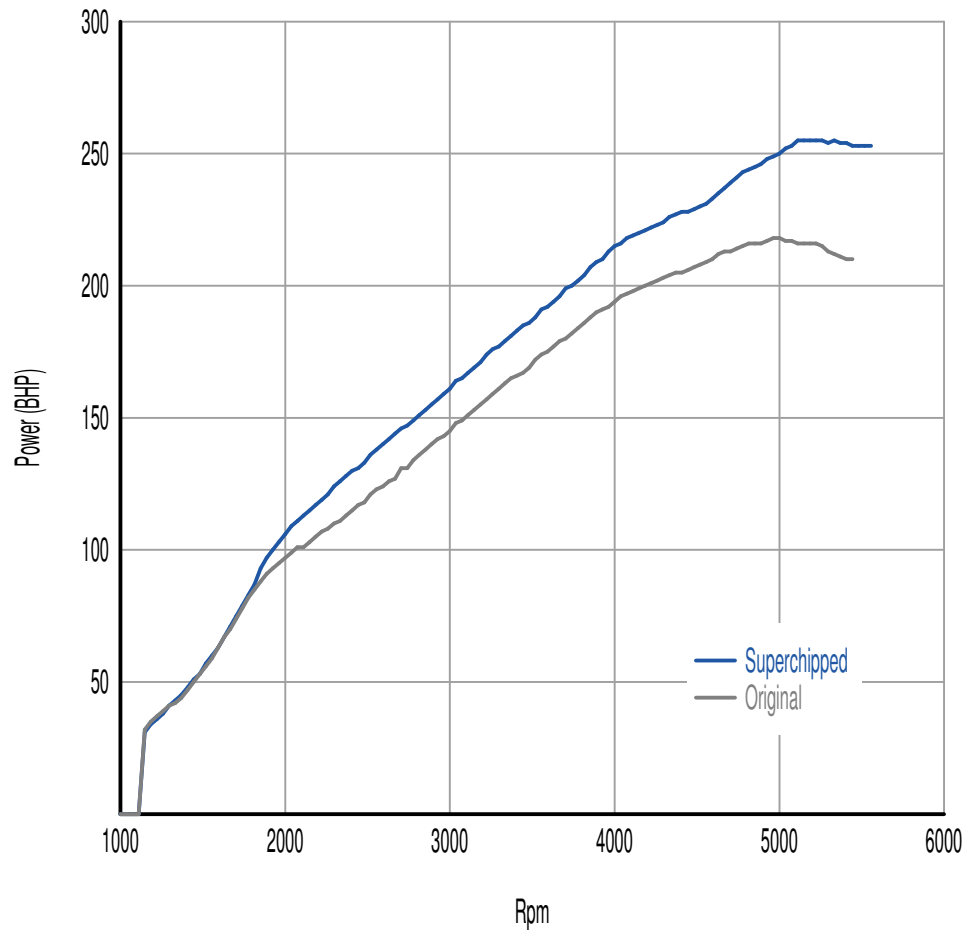

## Power

**39 BHP increase @ 5096 Rpm**

Superchipped Max 255 BHP @ 5300 Rpm

Original Max 218 BHP @ 4984 Rpm

## Torque

**55 Nm increase @ 5096 Rpm**

Superchipped Max 390 Nm @ 2261 Rpm

Original Max 351 Nm @ 2046 Rpm