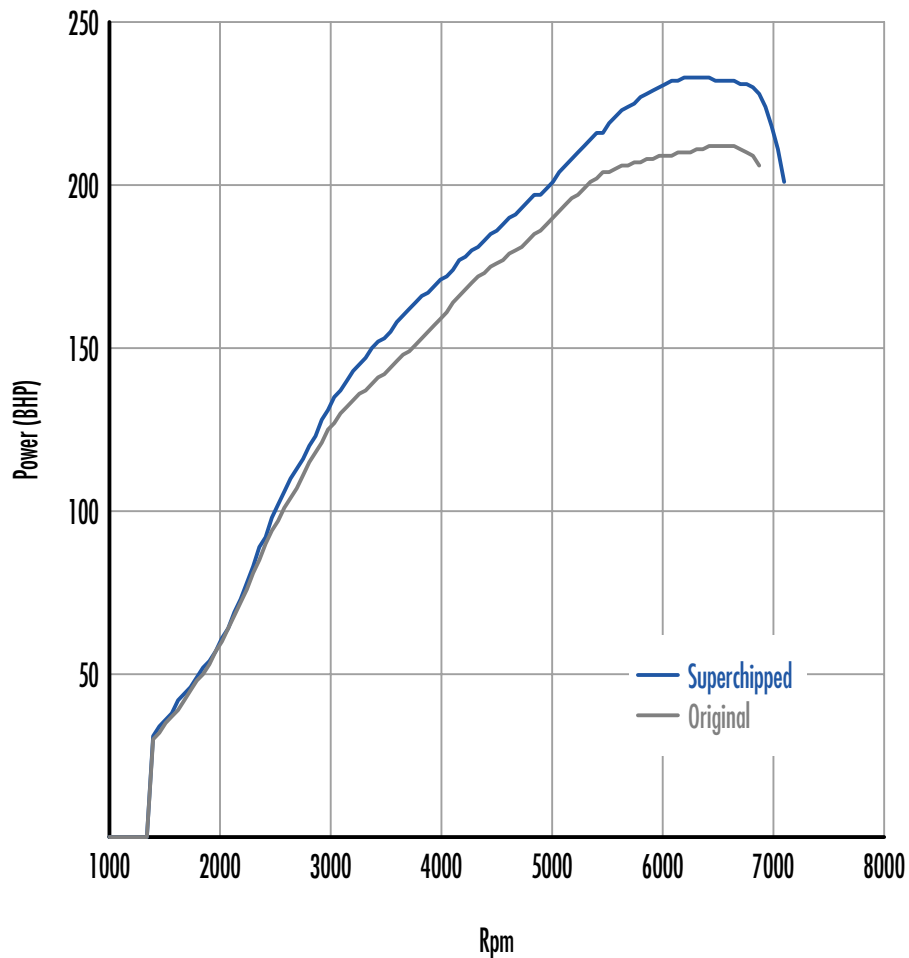

Power

23 BHP increase @ 6070 Rpm

Superchipped Max 233 BHP @ 6407 Rpm

Original Max 212 BHP @ 6637 Rpm

Torque

27 Nm increase @ 6070 Rpm

Superchipped Max 320 Nm @ 3175 Rpm

Original Max 301 Nm @ 2950 Rpm