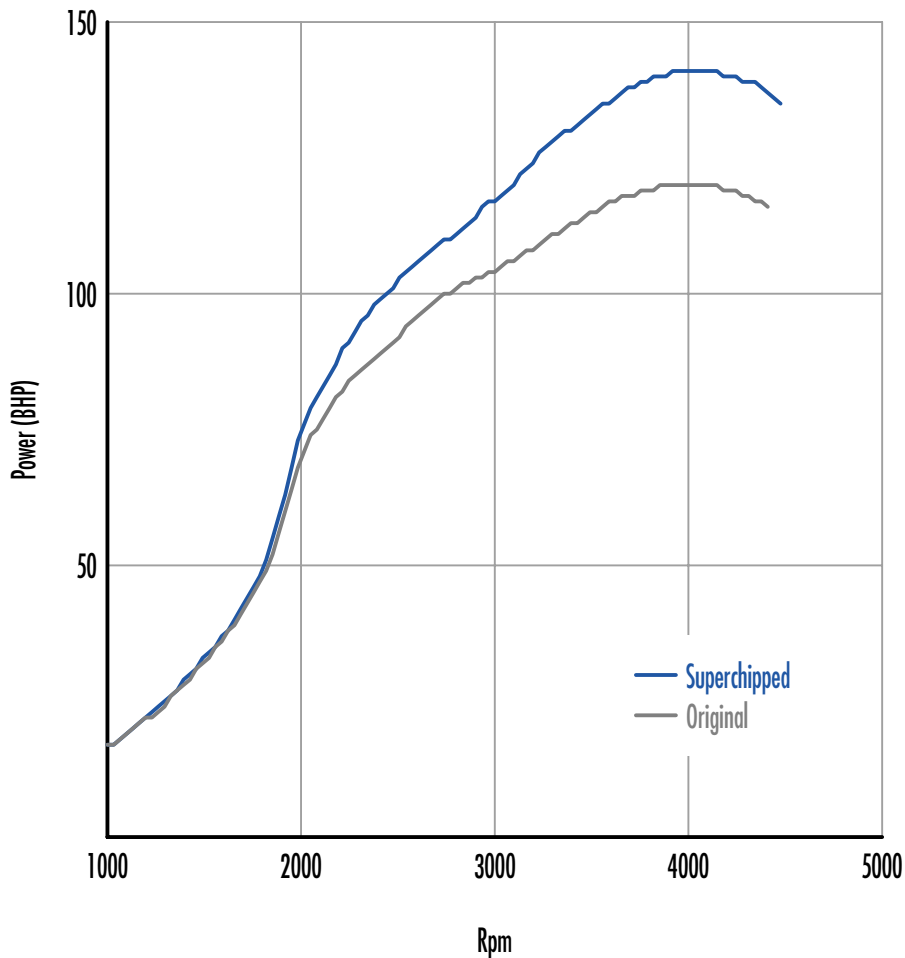

Power

21 BHP increase @ 3795 Rpm

Superchipped Max 141 BHP @ 4141 Rpm

Original Max 120 BHP @ 4122 Rpm

Torque

37 Nm increase @ 3304 Rpm

Superchipped Max 294 Nm @ 2366 Rpm

Original Max 268 Nm @ 2224 Rpm