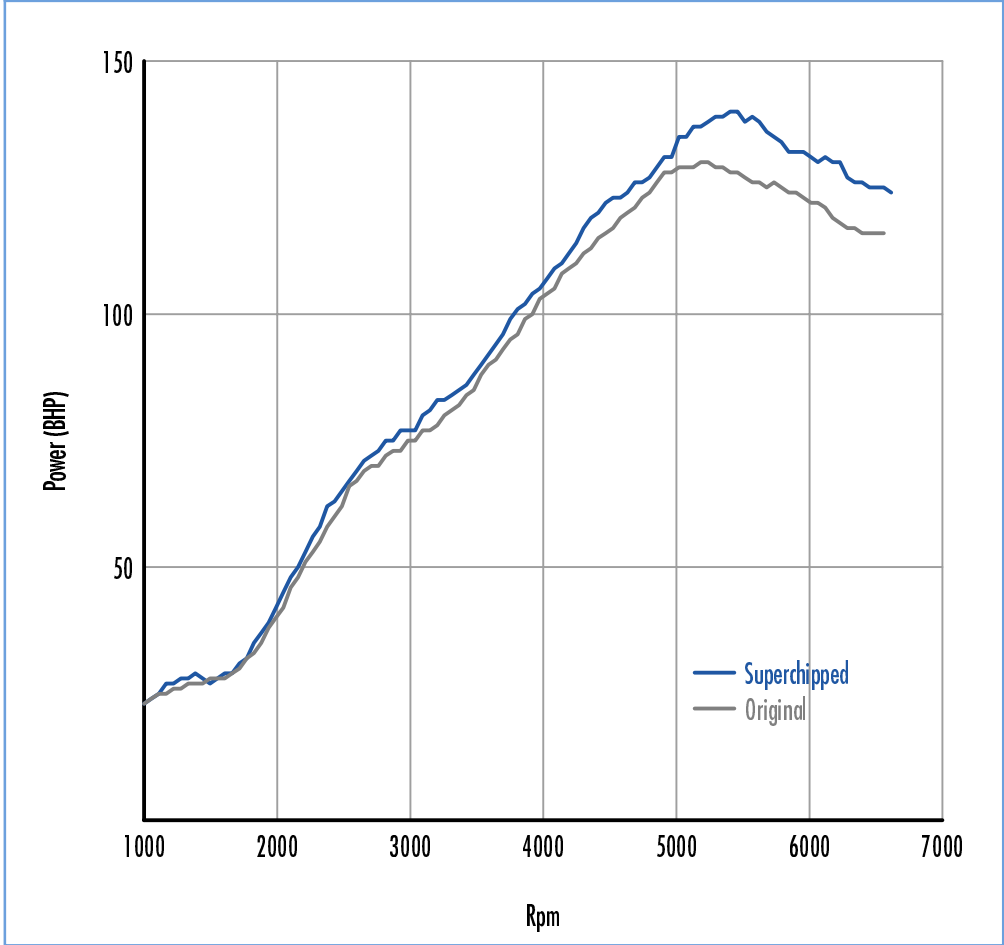

**Power** *13 BHP increase @ 5555 Rpm*

Superchipped Max 140 BHP @ 5445 Rpm  
Original Max 130 BHP @ 5225 Rpm

**Torque** *16 Nm increase @ 5390 Rpm*

Superchipped Max 193 Nm @ 4290 Rpm  
Original Max 185 Nm @ 2530 Rpm