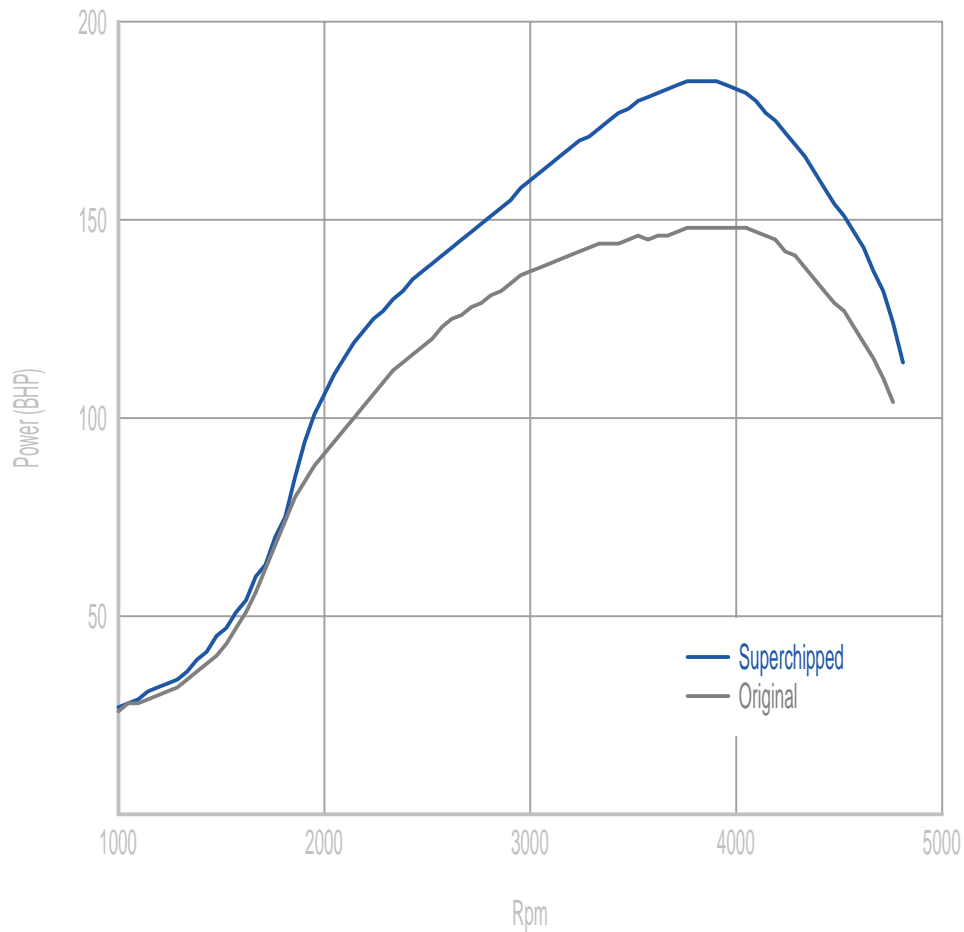

Power

37 BHP increase @ 3658 Rpm

Superchipped Max 185 BHP @ 3896 Rpm

Original Max 148 BHP @ 4105 Rpm

Torque

75 Nm increase @ 3563 Rpm

Superchipped Max 397 Nm @ 2185 Rpm

Original Max 336 Nm @ 2366 Rpm