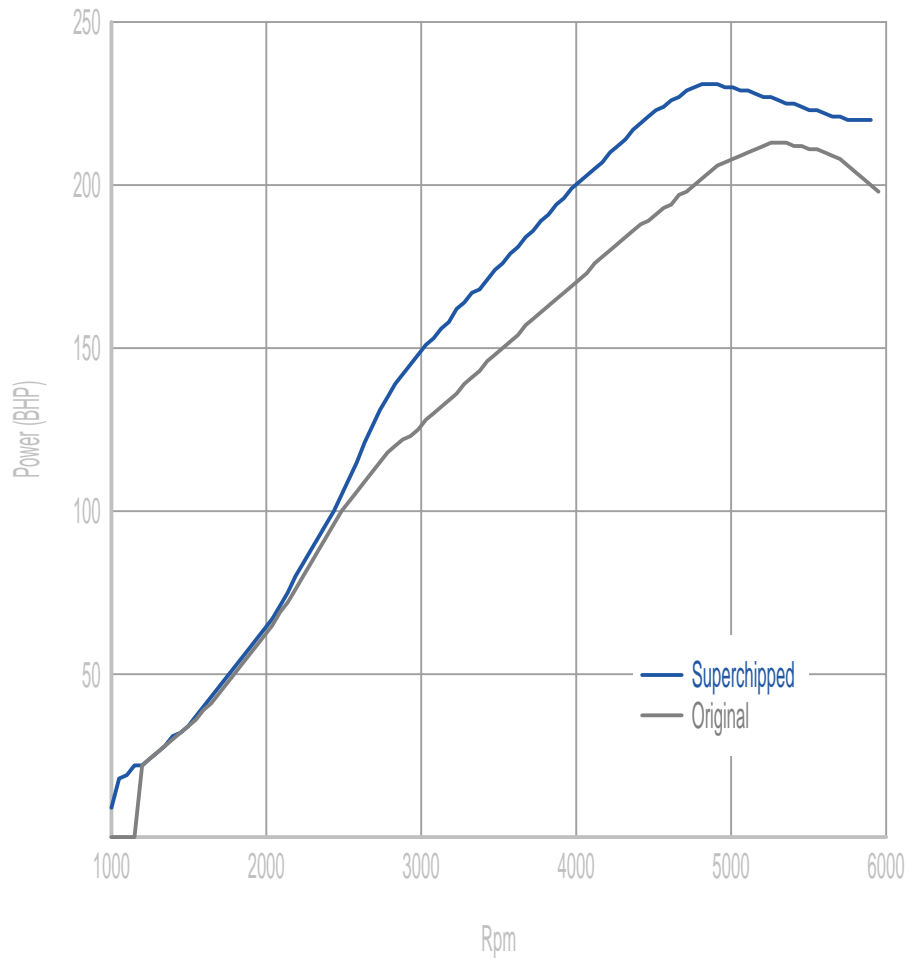

Power

32 BHP increase @ 4476 Rpm

Superchipped Max 231 BHP @ 4897 Rpm

Original Max 213 BHP @ 5371 Rpm

Torque

59 Nm increase @ 3232 Rpm

Superchipped Max 357 Nm @ 3215 Rpm

Original Max 303 Nm @ 3680 Rpm