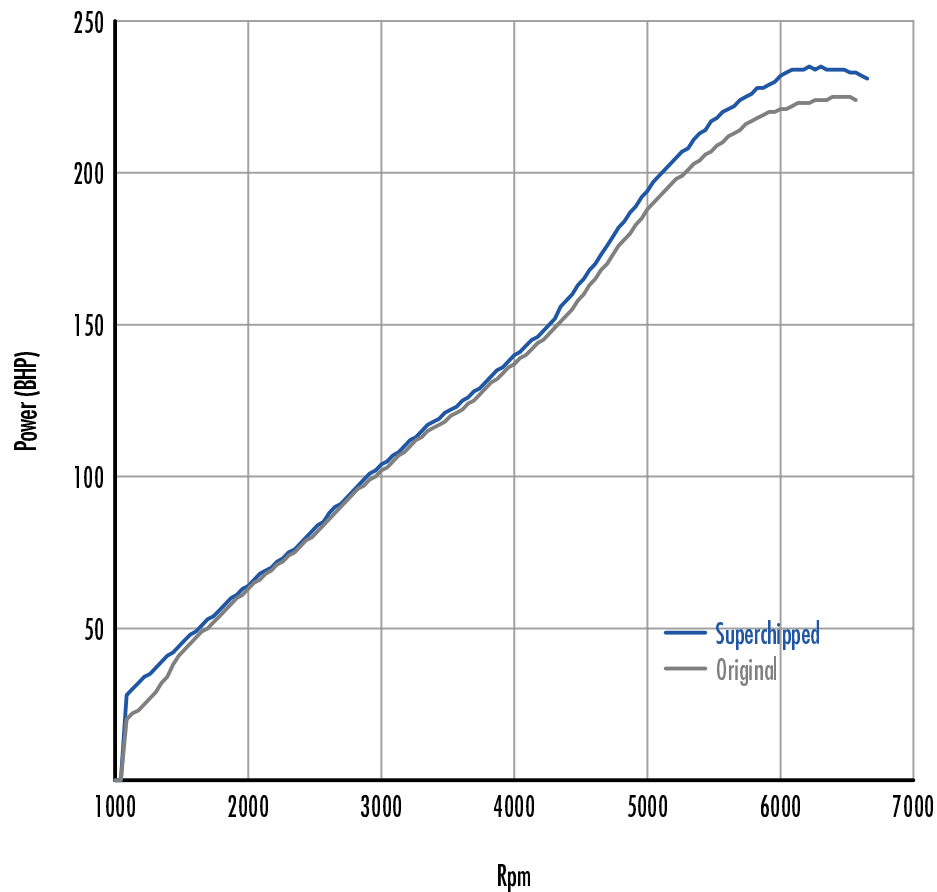

**Power**

**12 BHP increase @ 6030 Rpm**

Superchipped Max 235 BHP @ 6290 Rpm

Original Max 225 BHP @ 6511 Rpm

**Torque**

**14 Nm increase @ 6074 Rpm**

Superchipped Max 282 Nm @ 5373 Rpm

Original Max 269 Nm @ 5112 Rpm