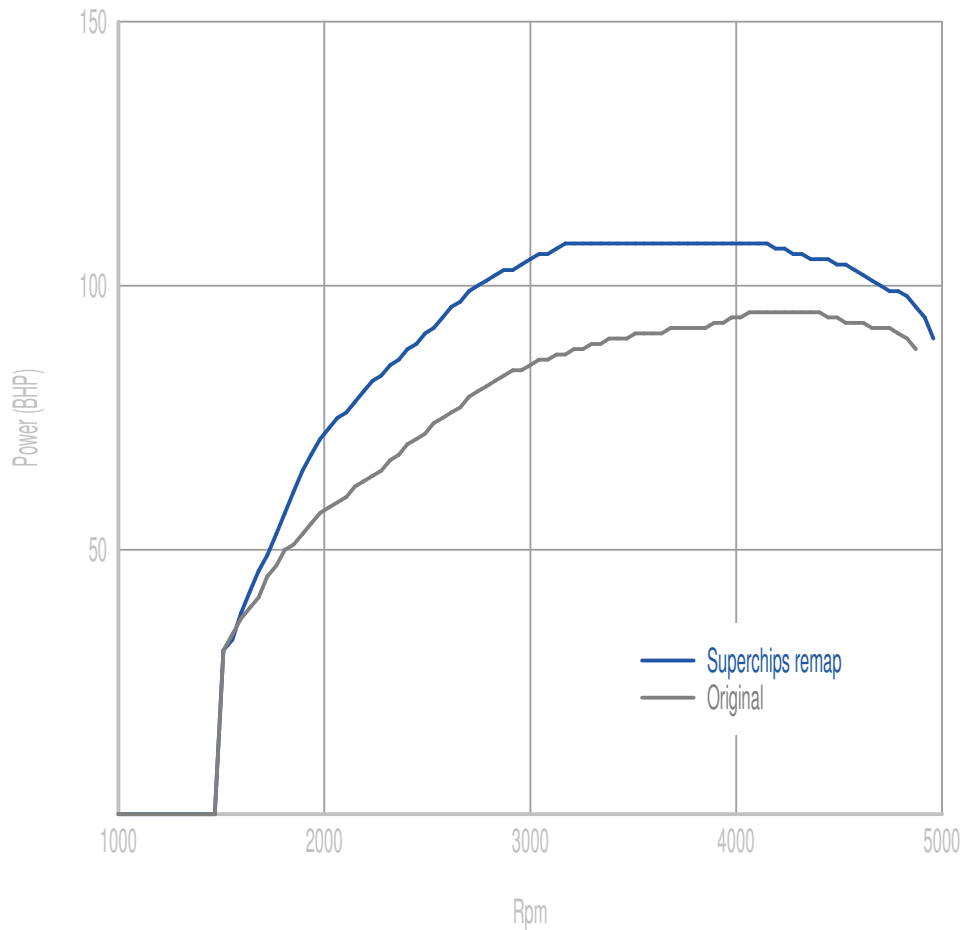

Superchips

call 01280 816781

Vehicle

1.5dCi 90PS EU5

Power

21 BHP increase @ 3147 Rpm

Superchips remap Max 108 BHP @ 4125 Rpm

Original Max 95 BHP @ 4384 Rpm

Torque

58 Nm increase @ 2211 Rpm

Superchips remap Max 263 Nm @ 2211 Rpm

Original Max 208 Nm @ 2383 Rpm