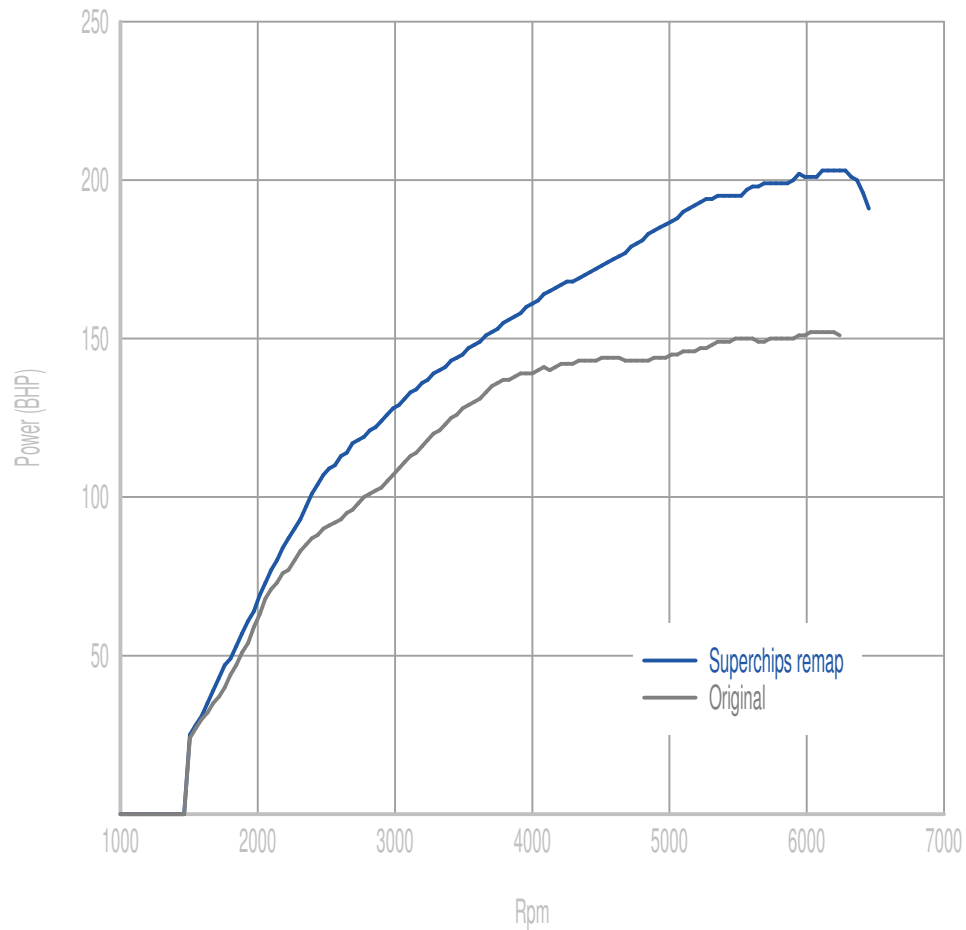

Superchips

call 01280 816781

Vehicle

Ford 1.5 Ecoboost 150PS

Power

47 BHP increase @ 5253 Rpm

Superchips remap Max 203 BHP @ 6275 Rpm

Original Max 152 BHP @ 6185 Rpm

Torque

63 Nm increase @ 5253 Rpm

Superchips remap Max 311 Nm @ 2671 Rpm

Original Max 261 Nm @ 3262 Rpm