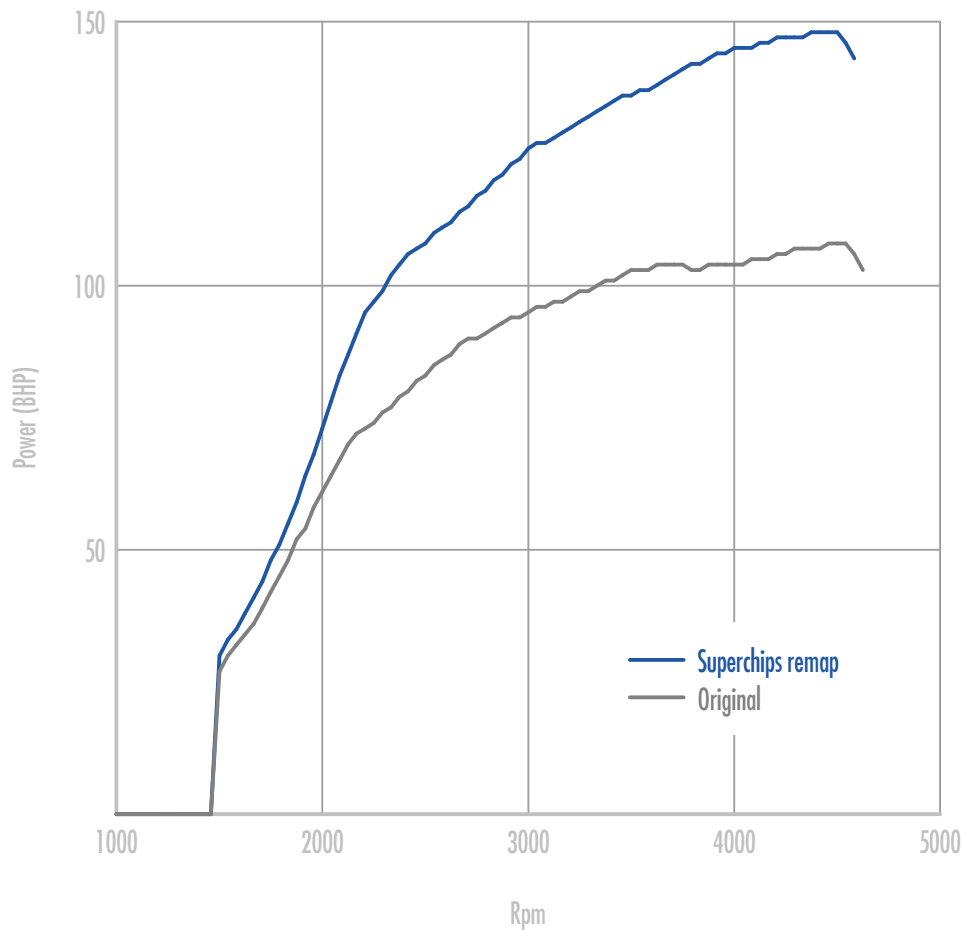

## Power

**41 BHP increase @ 4070 Rpm**

Superchips remap Max 148 BHP @ 4584 Rpm

Original Max 108 BHP @ 4512 Rpm

## Torque

**70 Nm increase @ 2356 Rpm**

Superchips remap Max 307 Nm @ 2356 Rpm

Original Max 241 Nm @ 2507 Rpm