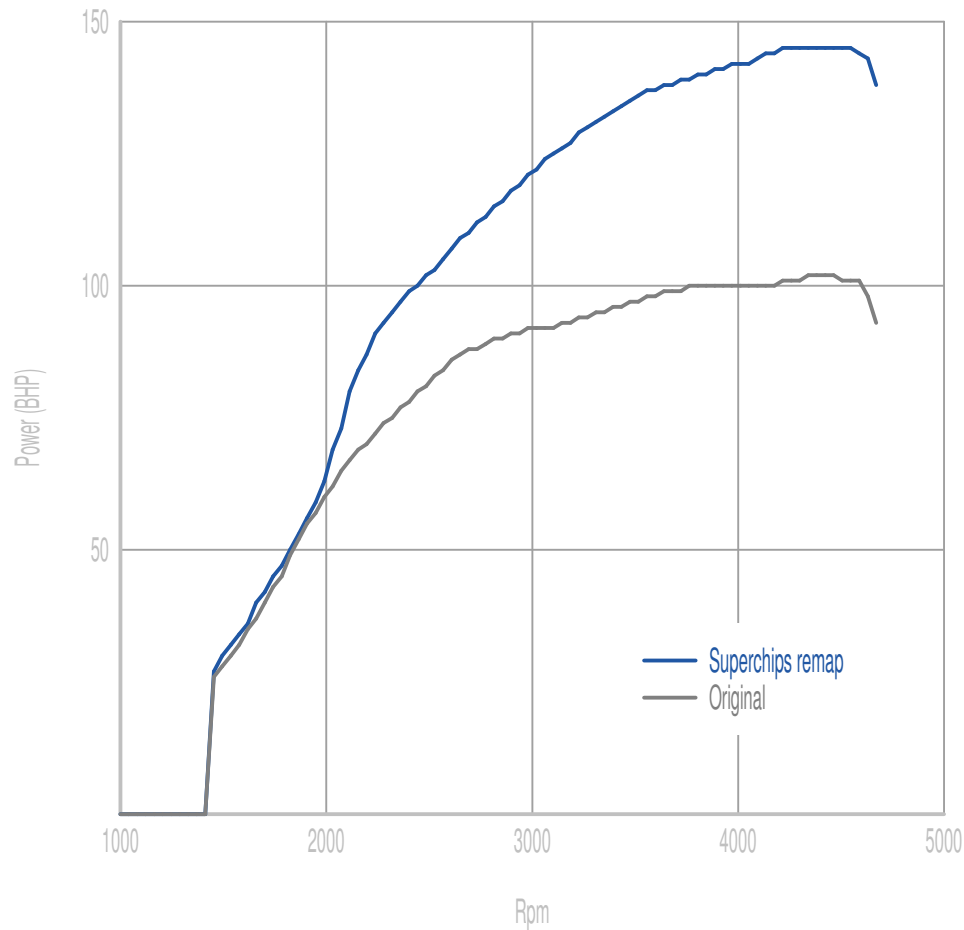

## Power

**44 BHP increase @ 4100 Rpm**

Superchips remap Max 145 BHP @ 4510 Rpm

Original Max 102 BHP @ 4428 Rpm

## Torque

**80 Nm increase @ 3526 Rpm**

Superchips remap Max 295 Nm @ 2378 Rpm

Original Max 235 Nm @ 2501 Rpm