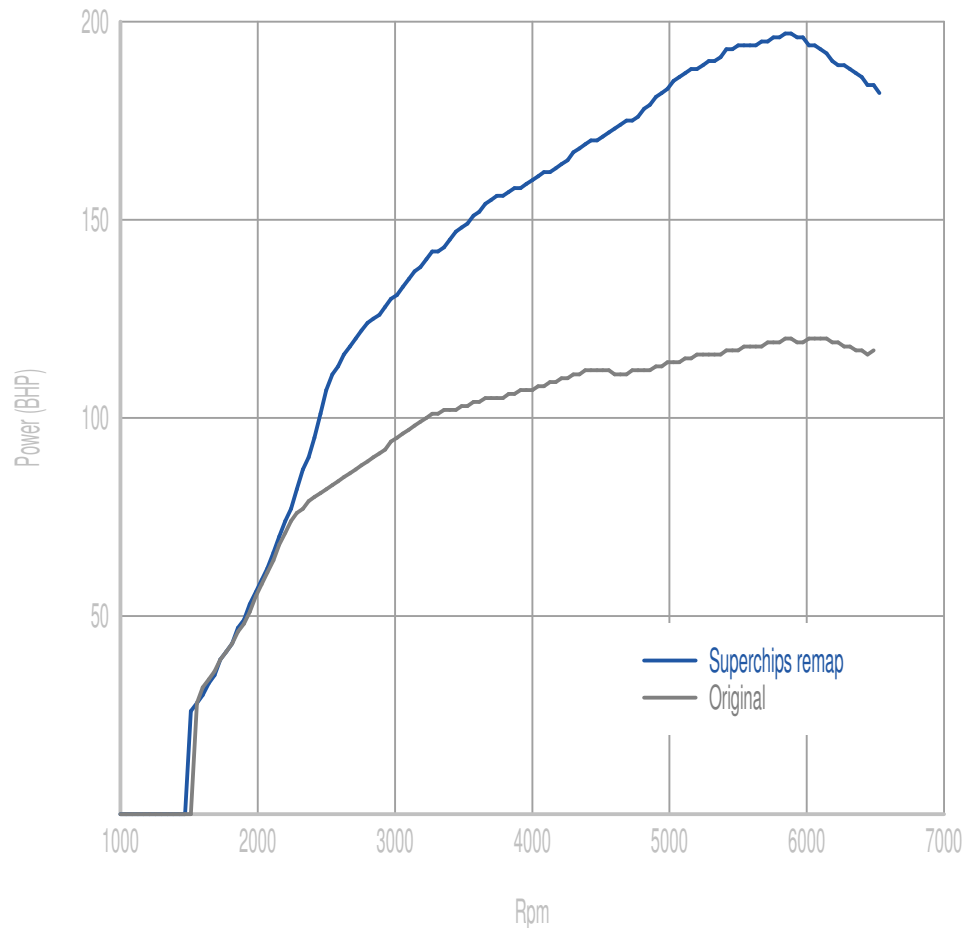

Superchips

call 01280 816781

Vehicle

1.5 Ecboost 120PS EU6.2

Power

77 BHP increase @ 5489 Rpm

Superchips remap Max 197 BHP @ 5872 Rpm

Original Max 120 BHP @ 6132 Rpm

Torque

97 Nm increase @ 3730 Rpm

Superchips remap Max 315 Nm @ 2657 Rpm

Original Max 237 Nm @ 2272 Rpm