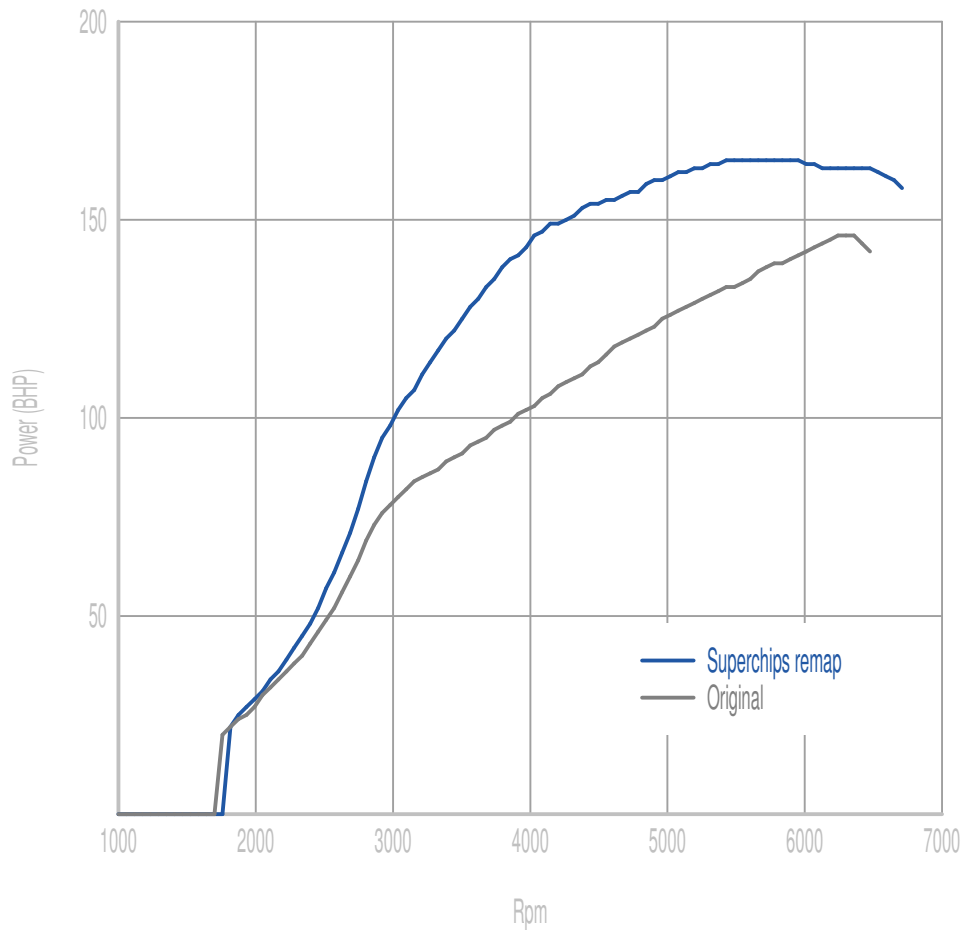

## Power

**37 BHP increase @ 4587 Rpm**

Superchips remap Max 165 BHP @ 5922 Rpm

Original Max 146 BHP @ 6331 Rpm

## Torque

**77 Nm increase @ 4006 Rpm**

Superchips remap Max 260 Nm @ 3774 Rpm

Original Max 189 Nm @ 3136 Rpm