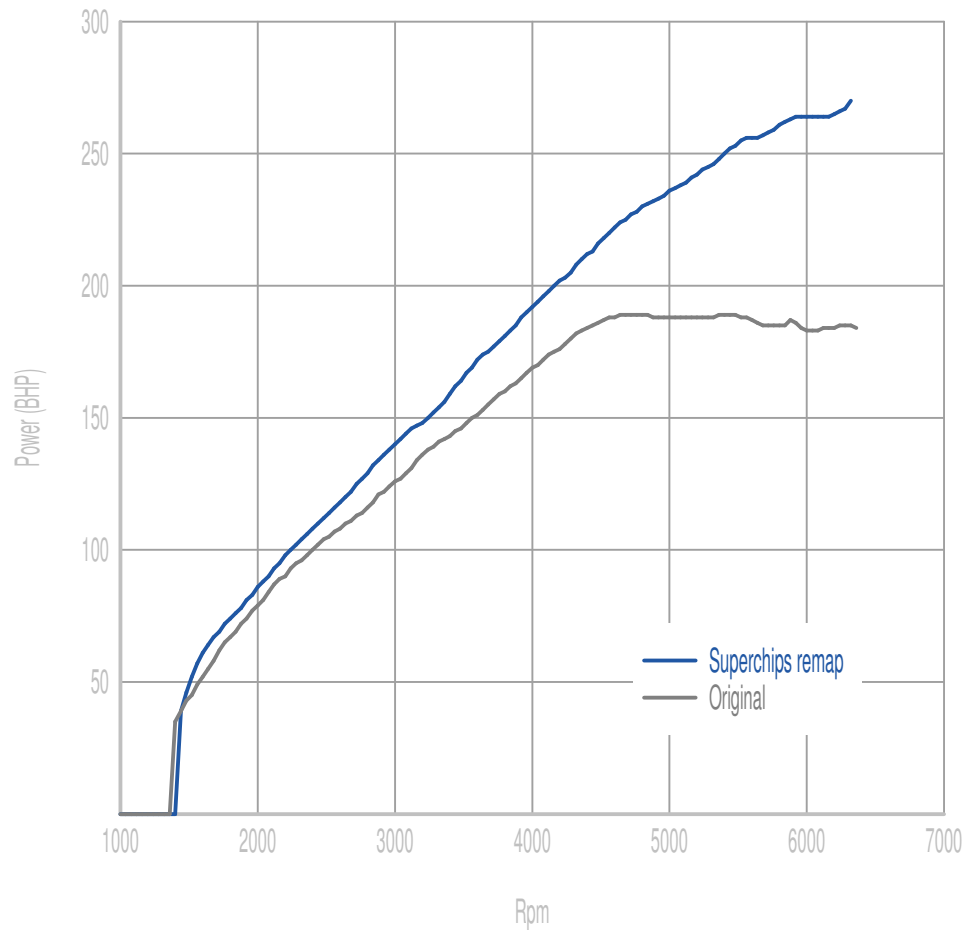

Superchips

call 01280 816781

Vehicle

BMW 20i 184PS

Power

81 BHP increase @ 6123 Rpm

Superchips remap Max 270 BHP @ 6452 Rpm

Original Max 189 BHP @ 5464 Rpm

Torque

75 Nm increase @ 5548 Rpm

Superchips remap Max 336 Nm @ 4192 Rpm

Original Max 305 Nm @ 3174 Rpm