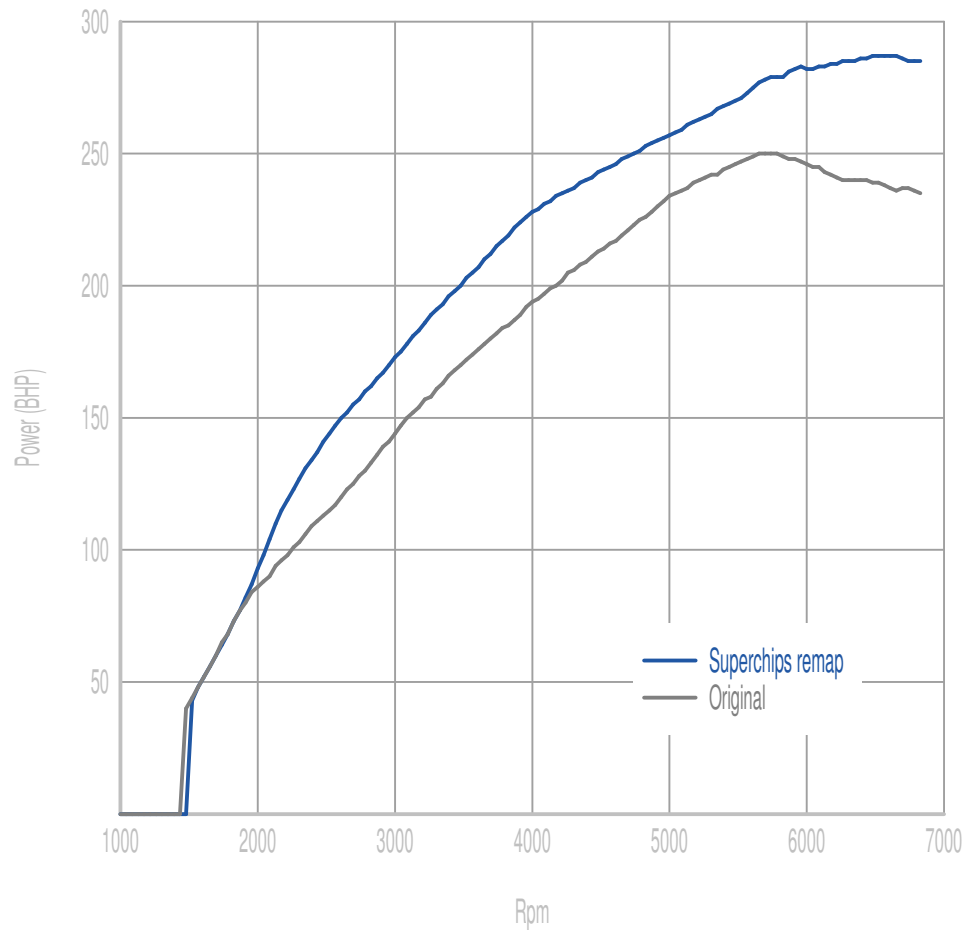

Superchips

call 01280 816781

Vehicle

BMW 28i 2.0T N20B20 245PS

Power

50 BHP increase @ 6579 Rpm

Superchips remap Max 287 BHP @ 6622 Rpm

Original Max 250 BHP @ 5756 Rpm

Torque

84 Nm increase @ 2553 Rpm

Superchips remap Max 413 Nm @ 3116 Rpm

Original Max 349 Nm @ 3376 Rpm