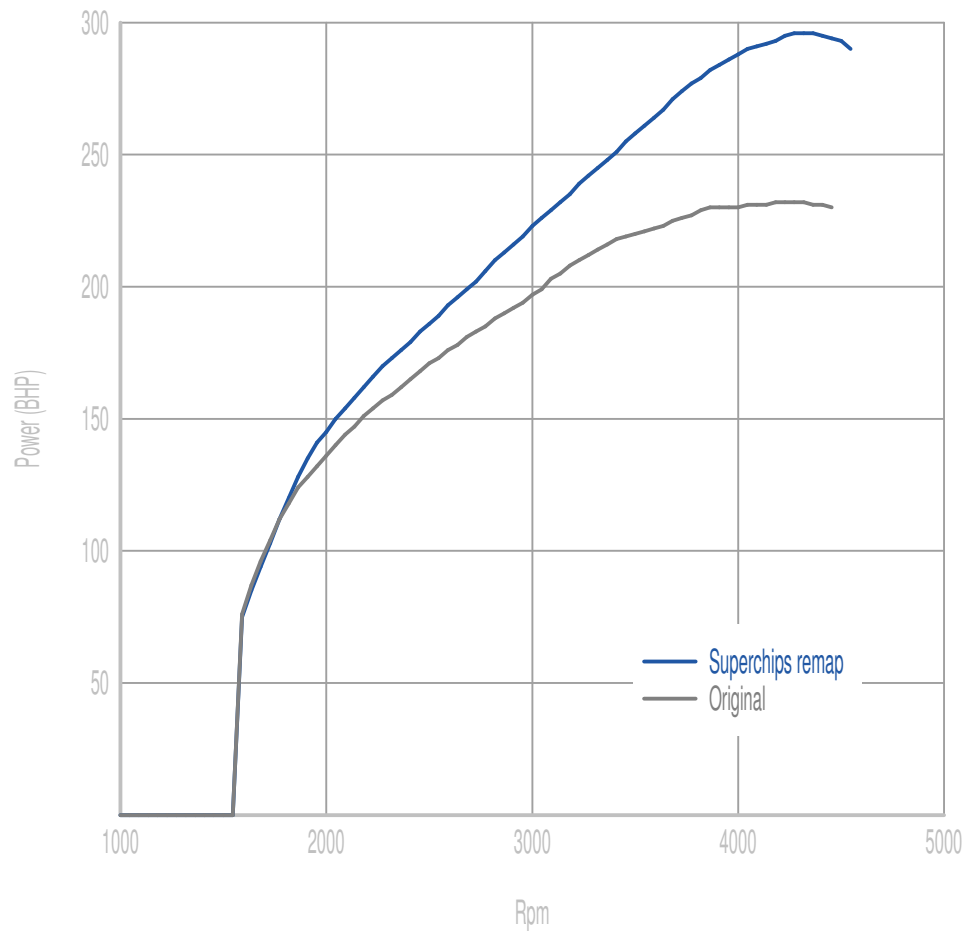

Superchips

call 01280 816781

Vehicle

VW BiTDI 2.0 240PS

Power

58 BHP increase @ 3979 Rpm

Superchips remap Max 296 BHP @ 4342 Rpm

Original Max 232 BHP @ 4295 Rpm

Torque

105 Nm increase @ 4114 Rpm

Superchips remap Max 534 Nm @ 2261 Rpm

Original Max 494 Nm @ 2170 Rpm