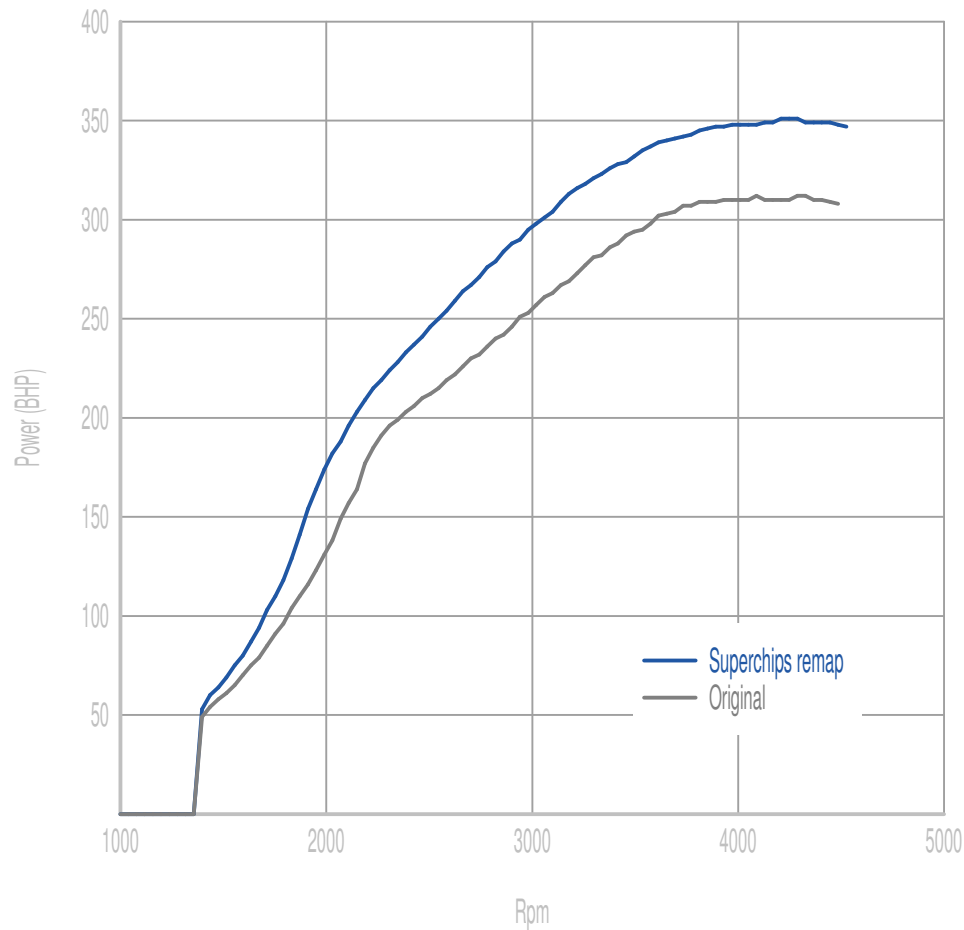

Superchips

call 01280 816781

Vehicle

Audi 3.0 TDI Bi-Turbo

Power

41 BHP increase @ 3274 Rpm

Superchips remap Max 351 BHP @ 4210 Rpm

Original Max 312 BHP @ 4314 Rpm

Torque

116 Nm increase @ 2806 Rpm

Superchips remap Max 720 Nm @ 2728 Rpm

Original Max 610 Nm @ 2929 Rpm