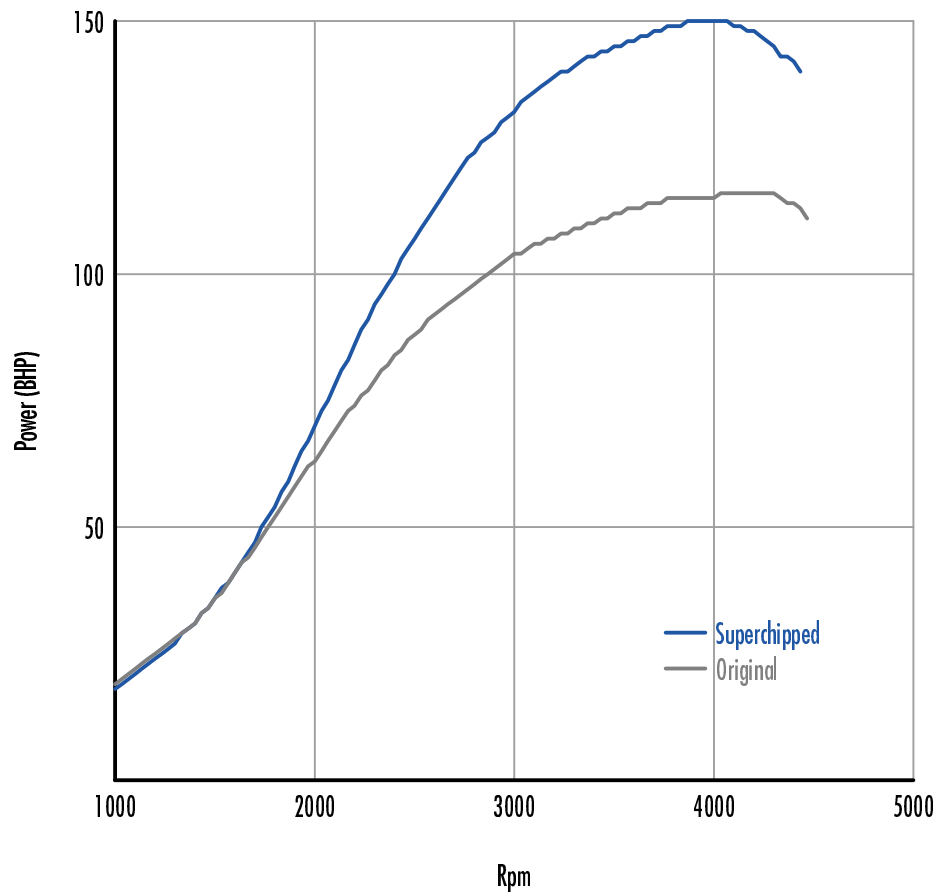

Power

35 BHP increase @ 3919 Rpm

Superchipped Max 150 BHP @ 4037 Rpm

Original Max 116 BHP @ 4362 Rpm

Torque

77 Nm increase @ 3237 Rpm

Superchipped Max 320 Nm @ 2736 Rpm

Original Max 249 Nm @ 2590 Rpm