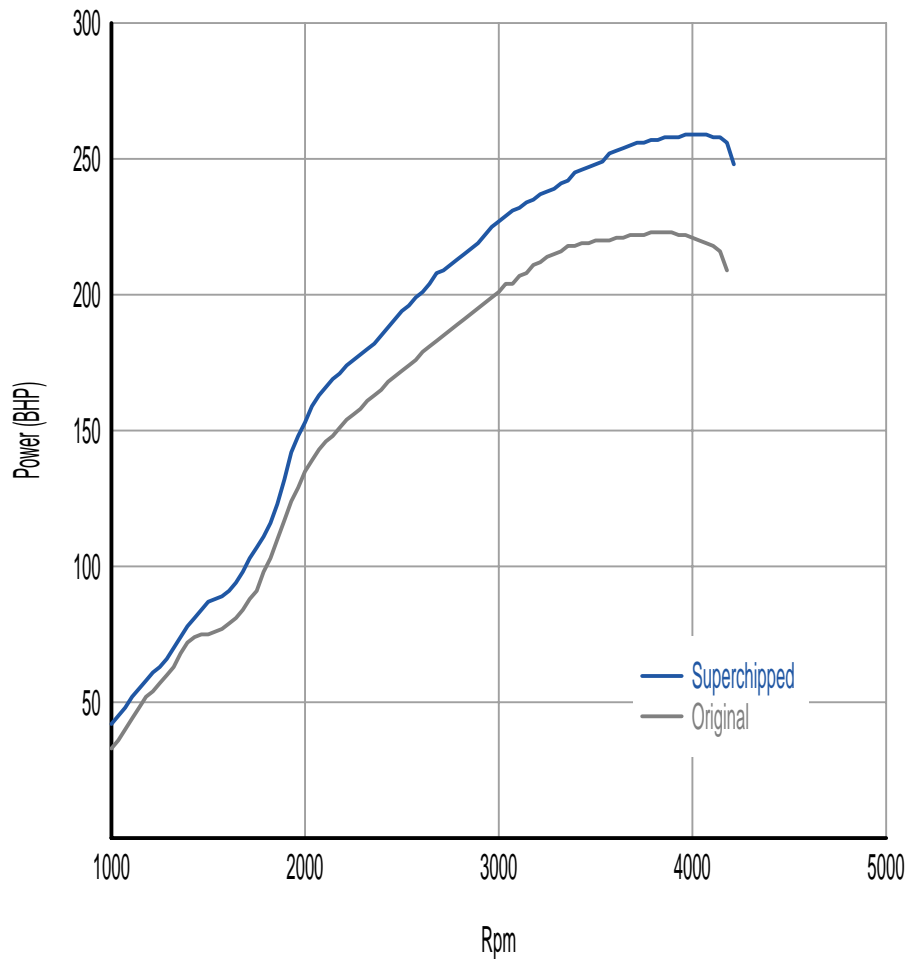

Power

37 BHP increase @ 3958 Rpm

Superchipped Max 259 BHP @ 4064 Rpm

Original Max 223 BHP @ 3886 Rpm

Torque

70 Nm increase @ 1943 Rpm

Superchipped Max 566 Nm @ 2122 Rpm

Original Max 499 Nm @ 2194 Rpm