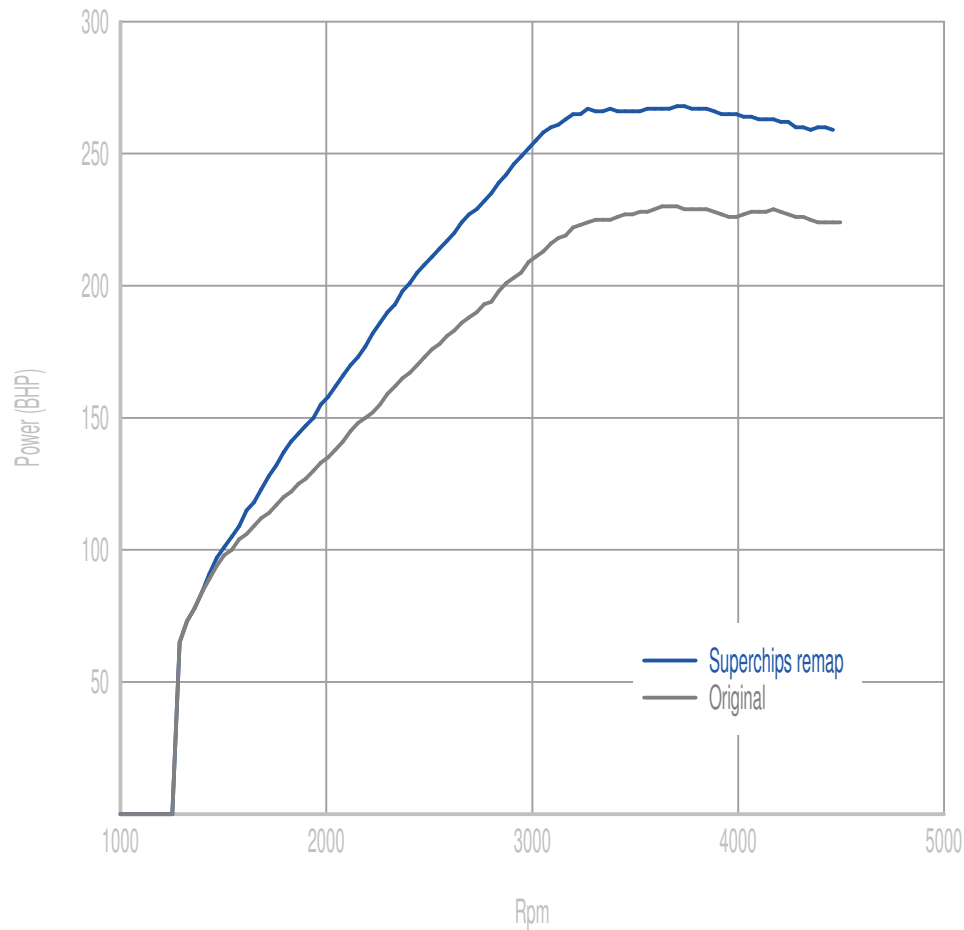

Superchips

call 01280 816781

Vehicle

3.0 TDI CRTE 218PS

Power

45 BHP increase @ 3024 Rpm

Superchips remap Max 268 BHP @ 3708 Rpm

Original Max 230 BHP @ 3673 Rpm

Torque

107 Nm increase @ 2916 Rpm

Superchips remap Max 607 Nm @ 2880 Rpm

Original Max 503 Nm @ 2485 Rpm