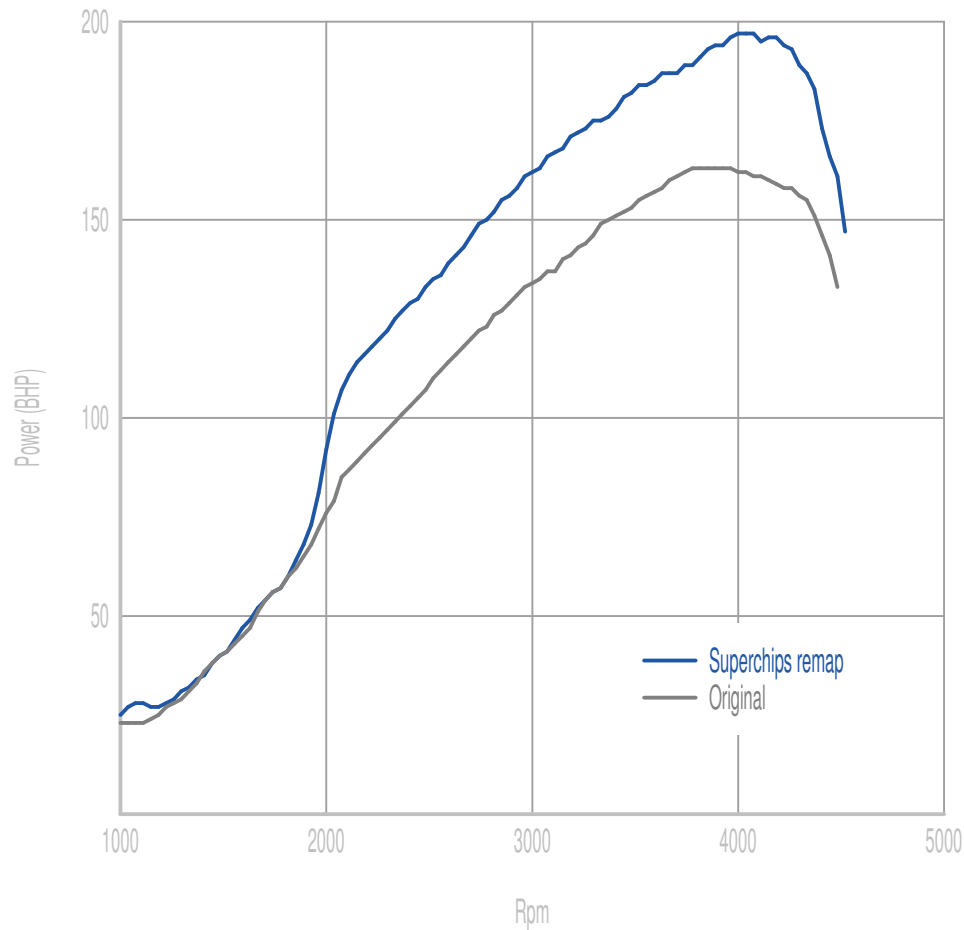

**Power**

**35 BHP increase @ 3964 Rpm**

Superchips remap Max 197 BHP @ 4018 Rpm

Original Max 163 BHP @ 3927 Rpm

**Torque**

**85 Nm increase @ 2111 Rpm**

Superchips remap Max 393 Nm @ 2691 Rpm

Original Max 322 Nm @ 2778 Rpm