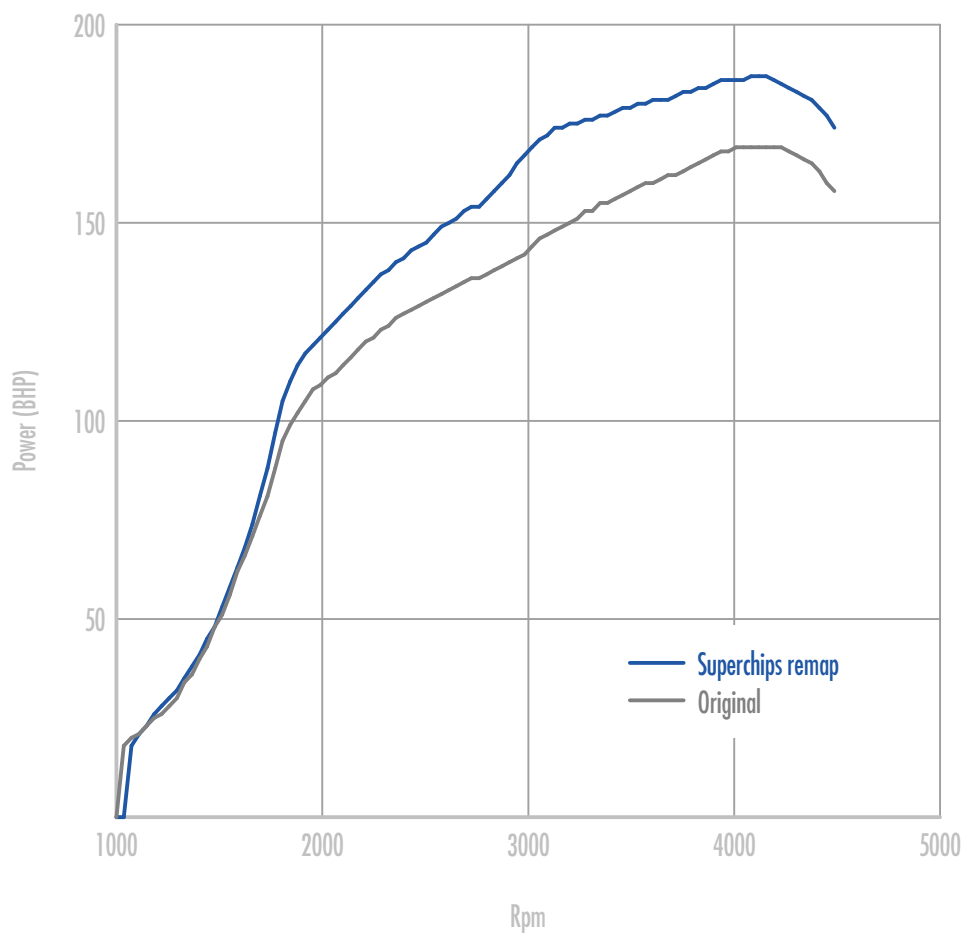

Power

26 BHP increase @ 3065 Rpm

Superchips remap Max 187 BHP @ 4075 Rpm

Original Max 169 BHP @ 4224 Rpm

Torque

67 Nm increase @ 2921 Rpm

Superchips remap Max 443 Nm @ 1875 Rpm

Original Max 394 Nm @ 1946 Rpm