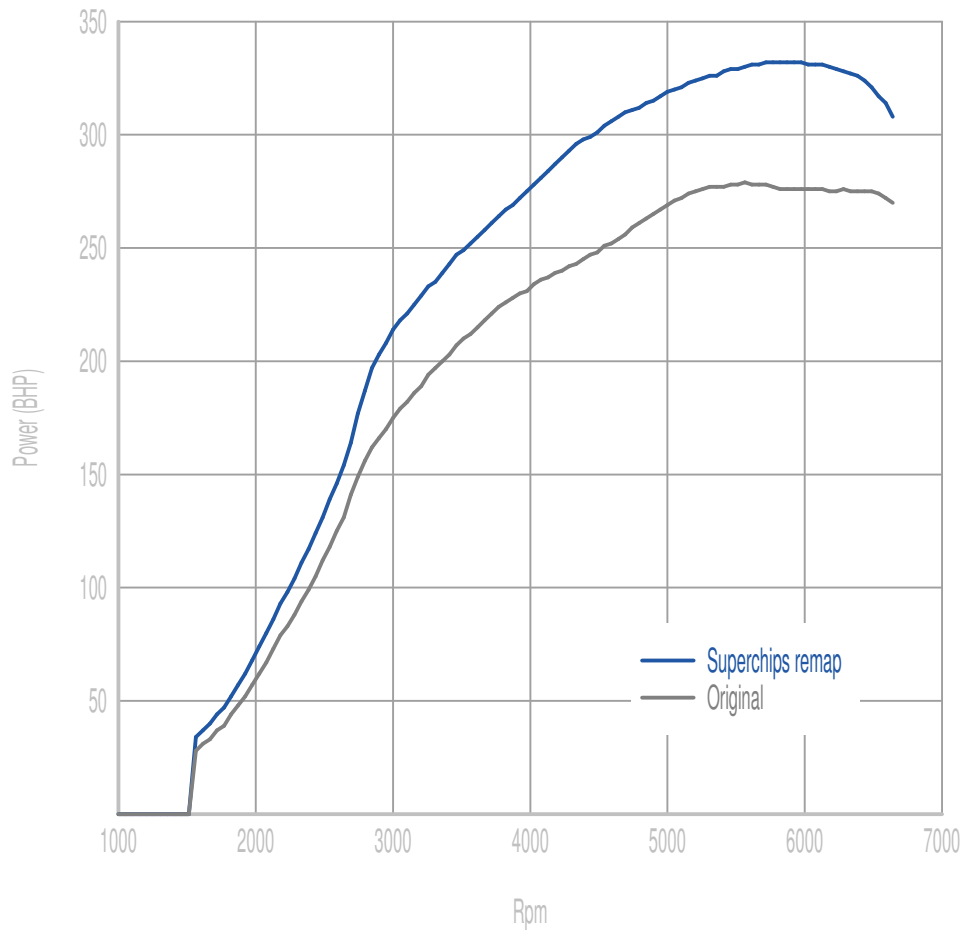

Superchips

call 01280 816781

Vehicle

Astra J VXR MWP Stage 3

Power

56 BHP increase @ 5810 Rpm

Superchips remap Max 332 BHP @ 5964 Rpm

Original Max 279 BHP @ 5553 Rpm

Torque

92 Nm increase @ 2879 Rpm

Superchips remap Max 511 Nm @ 3033 Rpm

Original Max 427 Nm @ 3444 Rpm