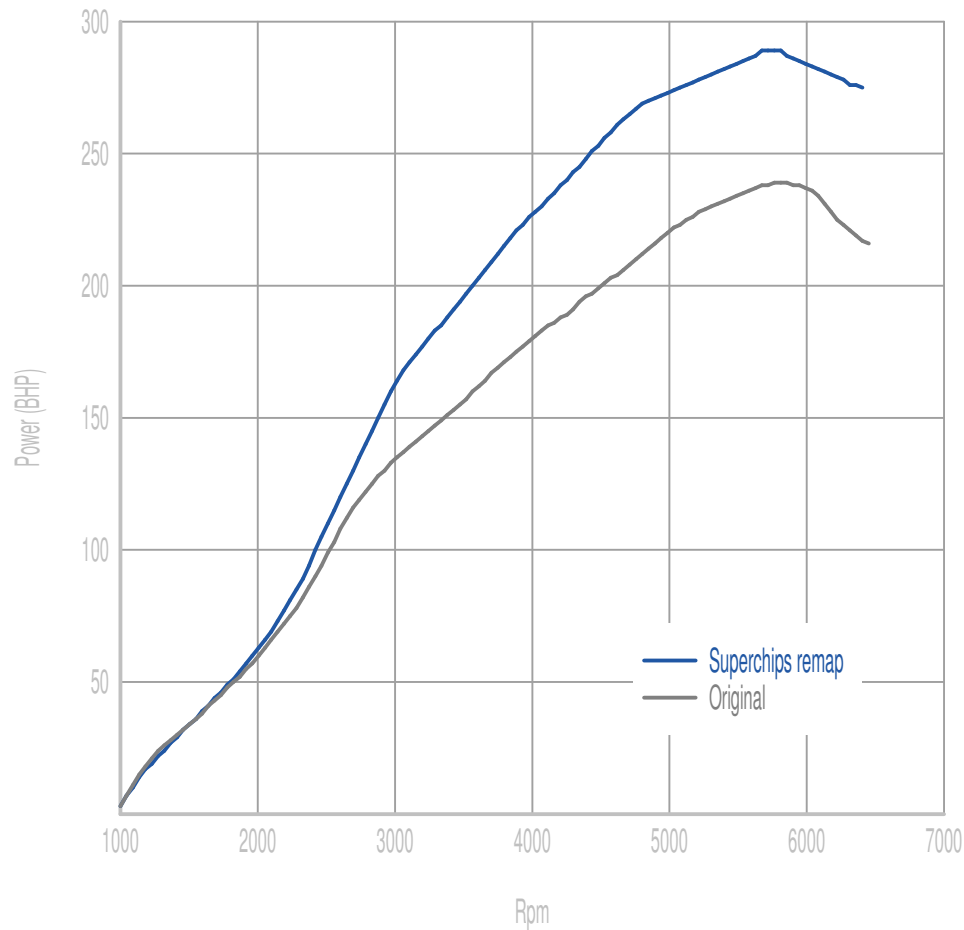

Power

57 BHP increase @ 4591 Rpm

Superchips remap Max 289 BHP @ 5783 Rpm

Original Max 239 BHP @ 5831 Rpm

Torque

88 Nm increase @ 4408 Rpm

Superchips remap Max 408 Nm @ 3855 Rpm

Original Max 322 Nm @ 3673 Rpm