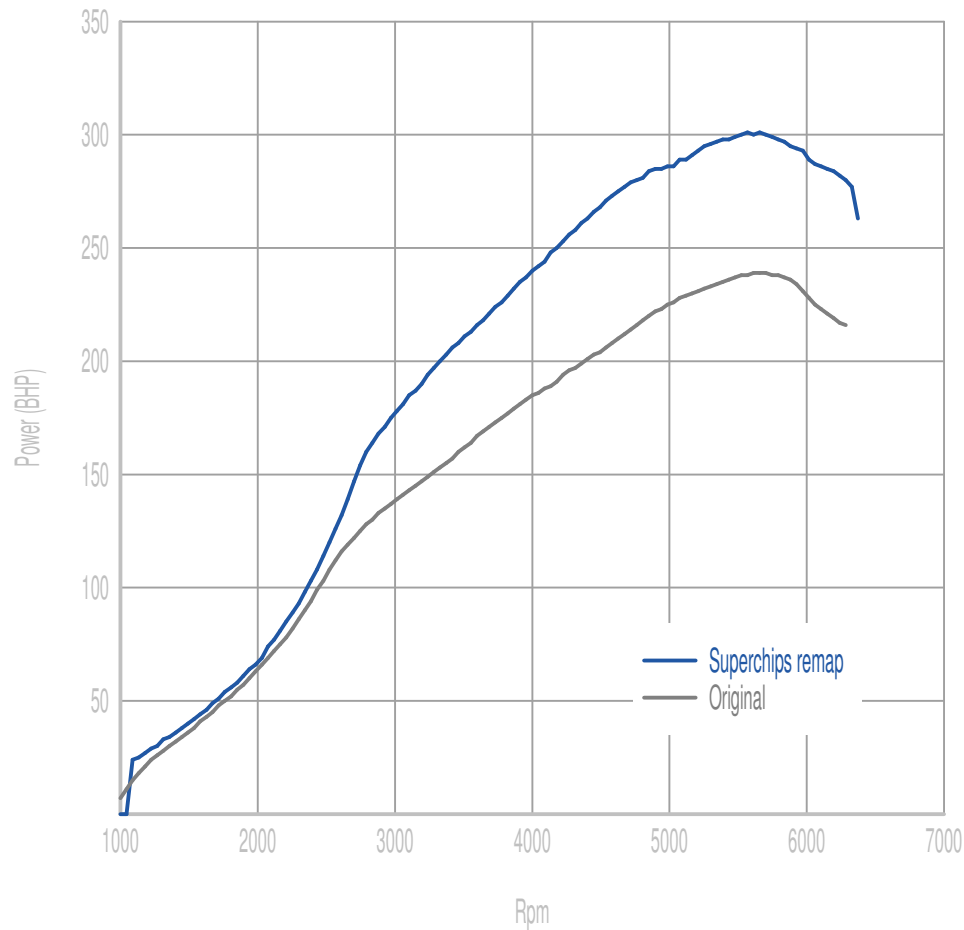

Power

65 BHP increase @ 4637 Rpm

Superchips remap Max 301 BHP @ 5653 Rpm

Original Max 239 BHP @ 5831 Rpm

Torque

109 Nm increase @ 3489 Rpm

Superchips remap Max 429 Nm @ 3409 Rpm

Original Max 322 Nm @ 3673 Rpm