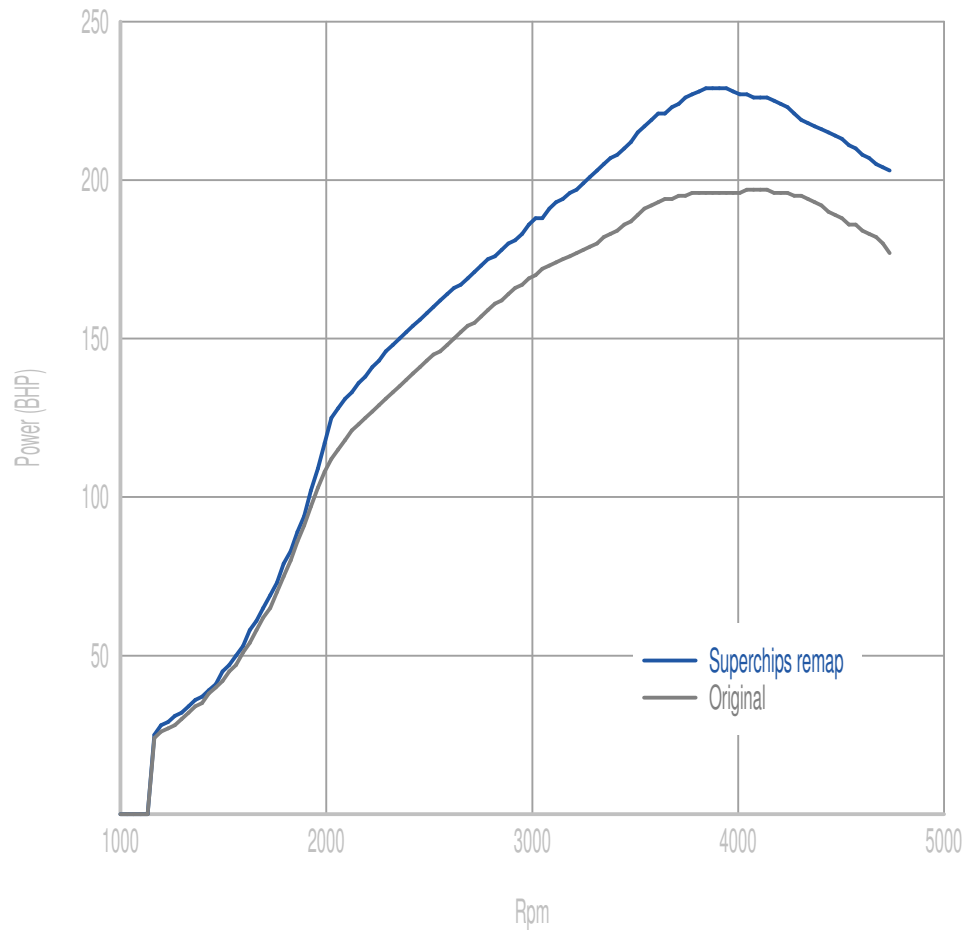

Superchips

call 01280 816781

Vehicle

A4 B9 2.0TDI 190PS Ultra

Power

33 BHP increase @ 3828 Rpm

Superchips remap Max 229 BHP @ 3927 Rpm

Original Max 197 BHP @ 4125 Rpm

Torque

62 Nm increase @ 3828 Rpm

Superchips remap Max 455 Nm @ 2277 Rpm

Original Max 410 Nm @ 2409 Rpm