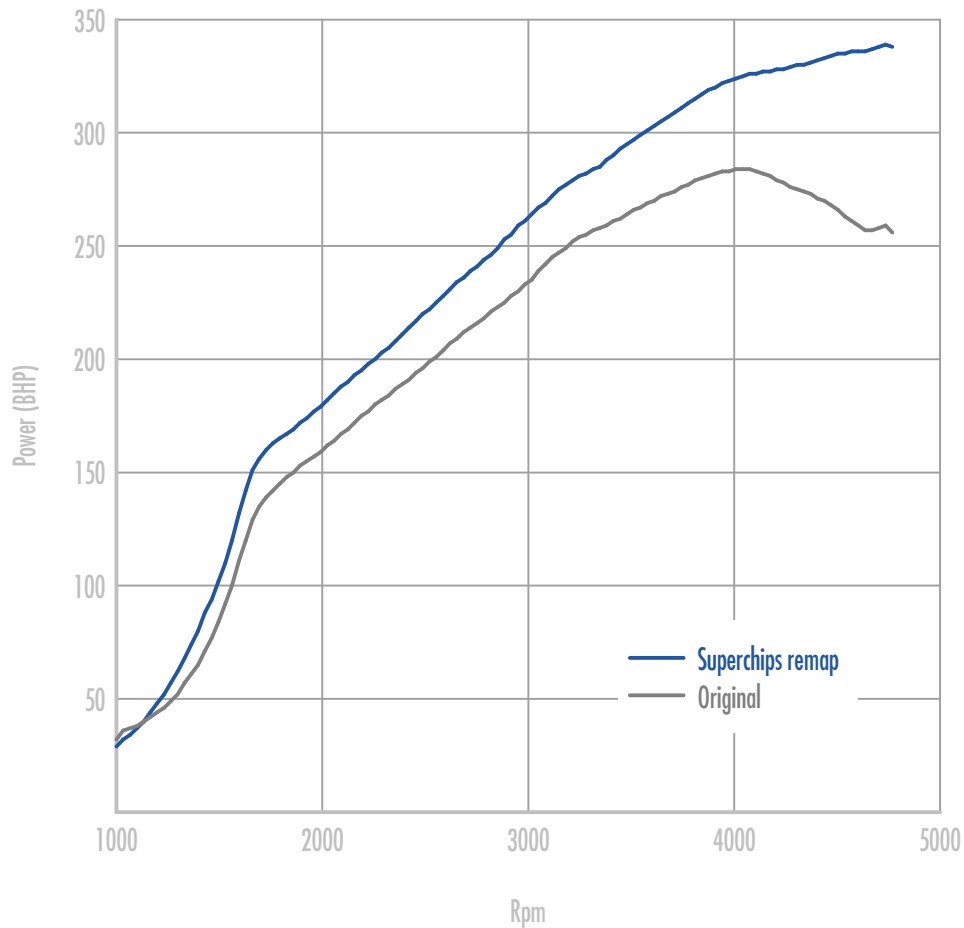

Power

69 BHP increase @ 4483 Rpm

Superchips remap Max 339 BHP @ 4714 Rpm

Original Max 284 BHP @ 4056 Rpm

Torque

97 Nm increase @ 1615 Rpm

Superchips remap Max 664 Nm @ 1714 Rpm

Original Max 580 Nm @ 1814 Rpm