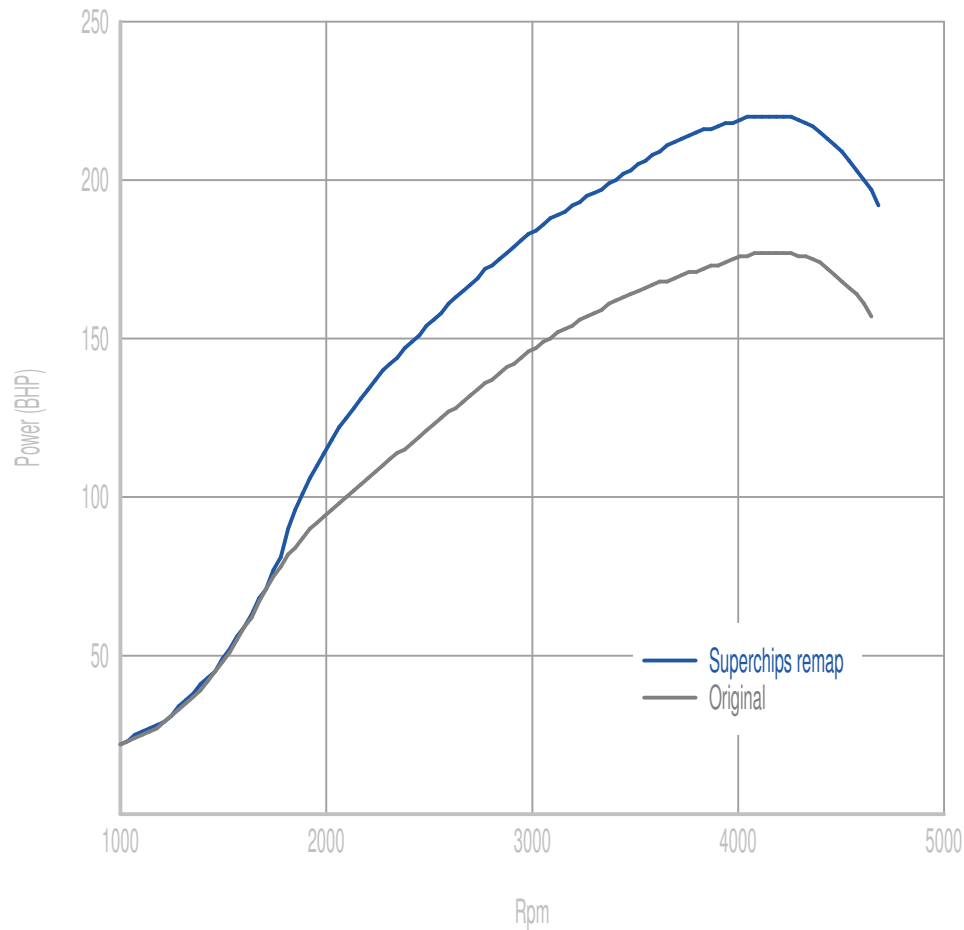

Power

44 BHP increase @ 3834 Rpm

Superchips remap Max 220 BHP @ 4228 Rpm

Original Max 177 BHP @ 4300 Rpm

Torque

103 Nm increase @ 2400 Rpm

Superchips remap Max 444 Nm @ 2572 Rpm

Original Max 345 Nm @ 2759 Rpm