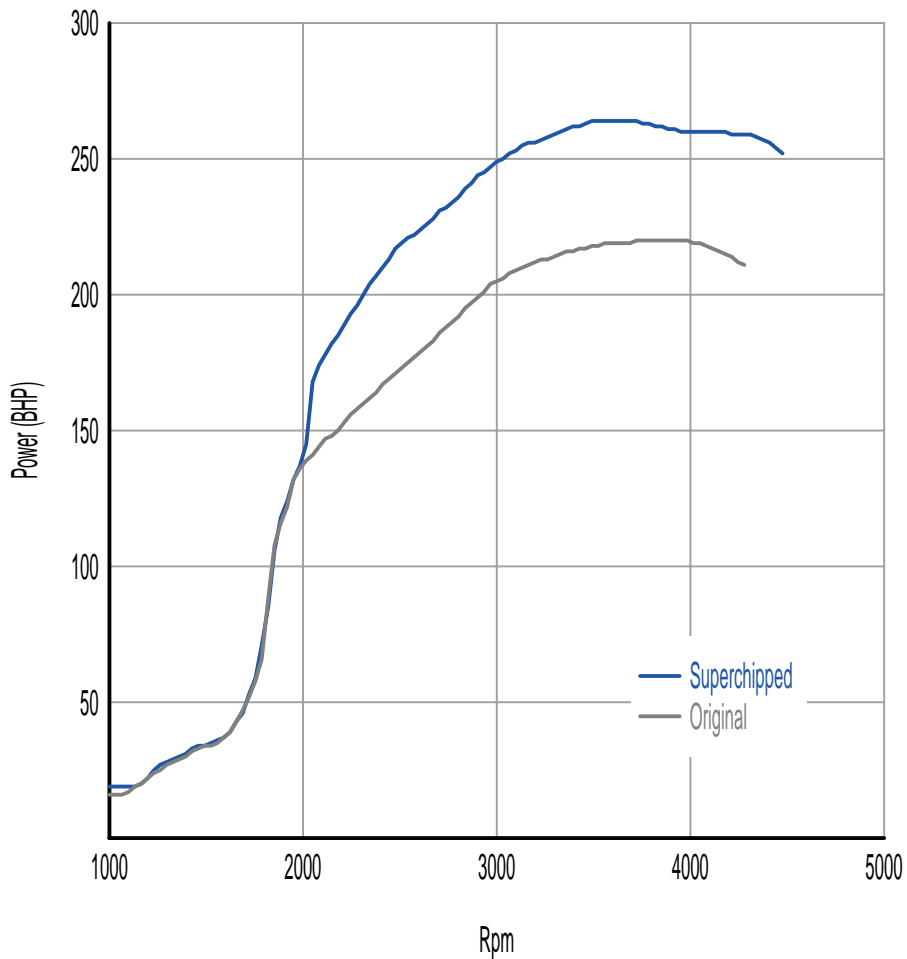

## Power

**46 BHP increase @ 3374 Rpm**

Superchipped Max 264 BHP @ 3702 Rpm

Original Max 220 BHP @ 3964 Rpm

## Torque

**132 Nm increase @ 2457 Rpm**

Superchipped Max 627 Nm @ 2457 Rpm

Original Max 499 Nm @ 2097 Rpm