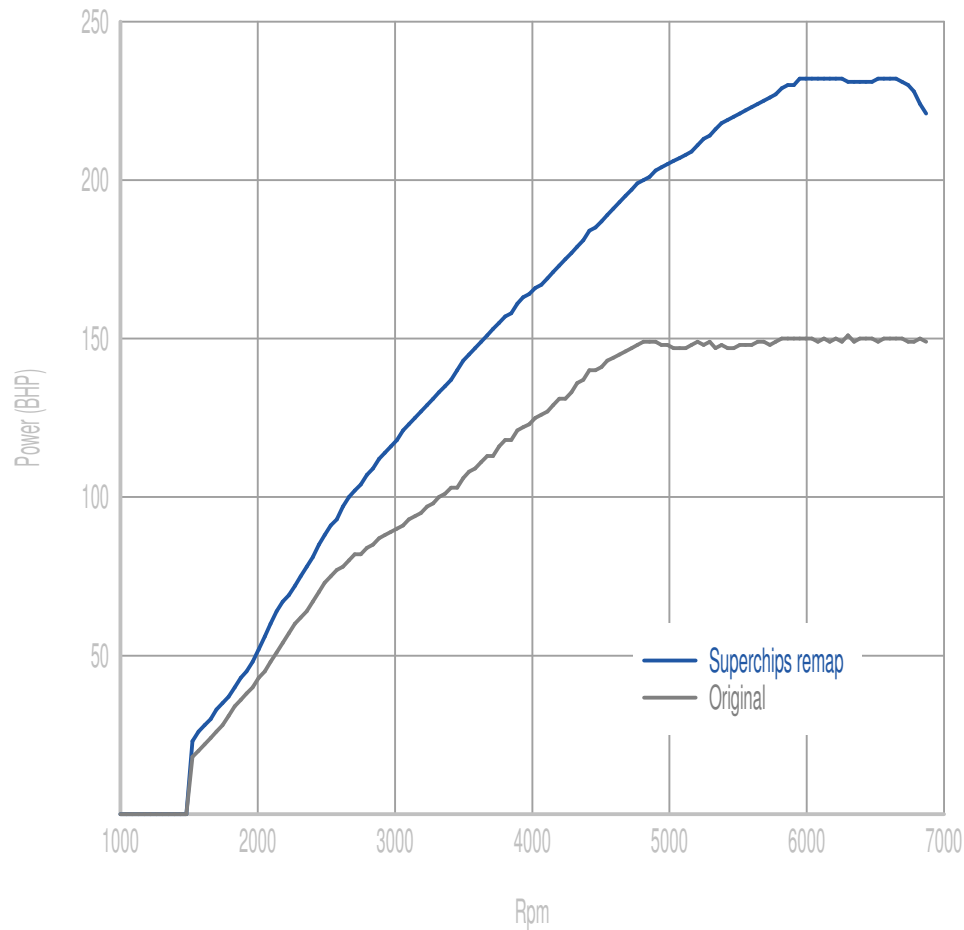

Superchips

call 01280 816781

Vehicle

F20 / F21 116i 136PS

Power

83 BHP increase @ 6053 Rpm

Superchips remap Max 232 BHP @ 6623 Rpm

Original Max 151 BHP @ 6272 Rpm

Torque

97 Nm increase @ 5702 Rpm

Superchips remap Max 298 Nm @ 4386 Rpm

Original Max 226 Nm @ 4386 Rpm