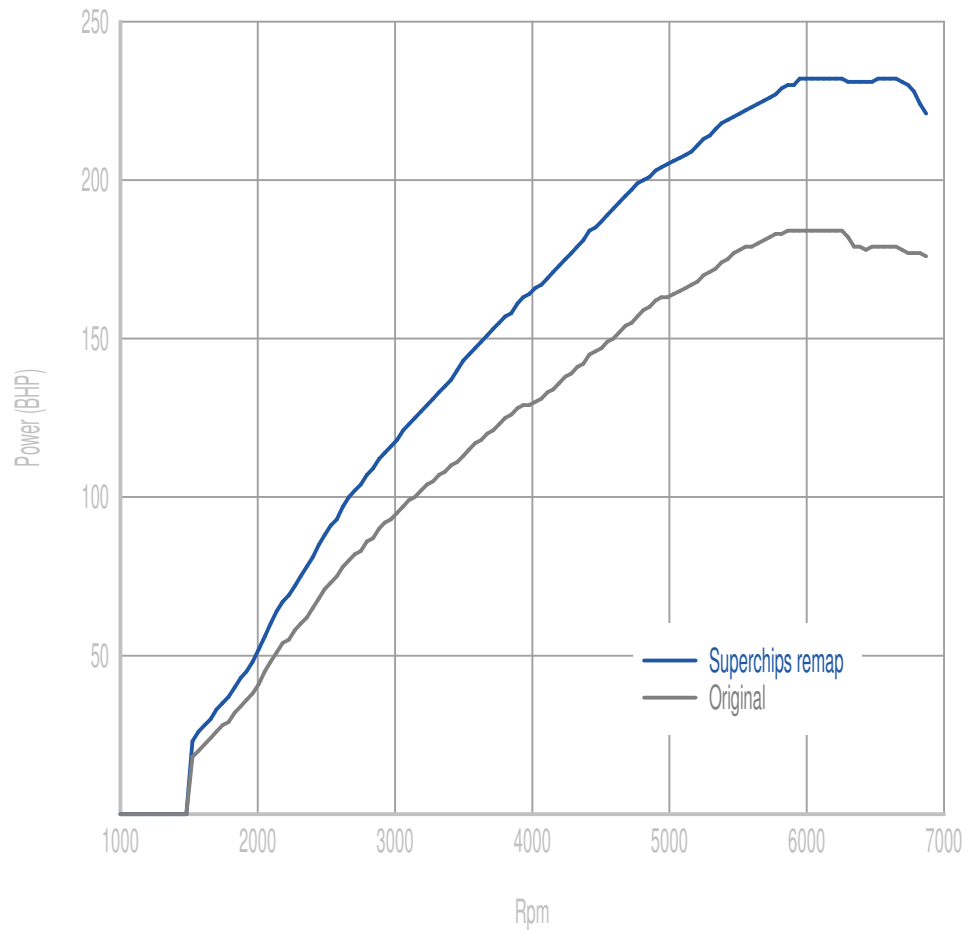

Superchips

call 01280 816781

Vehicle

F20 / F21 118i 170PS

Power

48 BHP increase @ 5922 Rpm

Superchips remap Max 232 BHP @ 6623 Rpm

Original Max 184 BHP @ 6229 Rpm

Torque

63 Nm increase @ 3948 Rpm

Superchips remap Max 298 Nm @ 4386 Rpm

Original Max 235 Nm @ 3772 Rpm