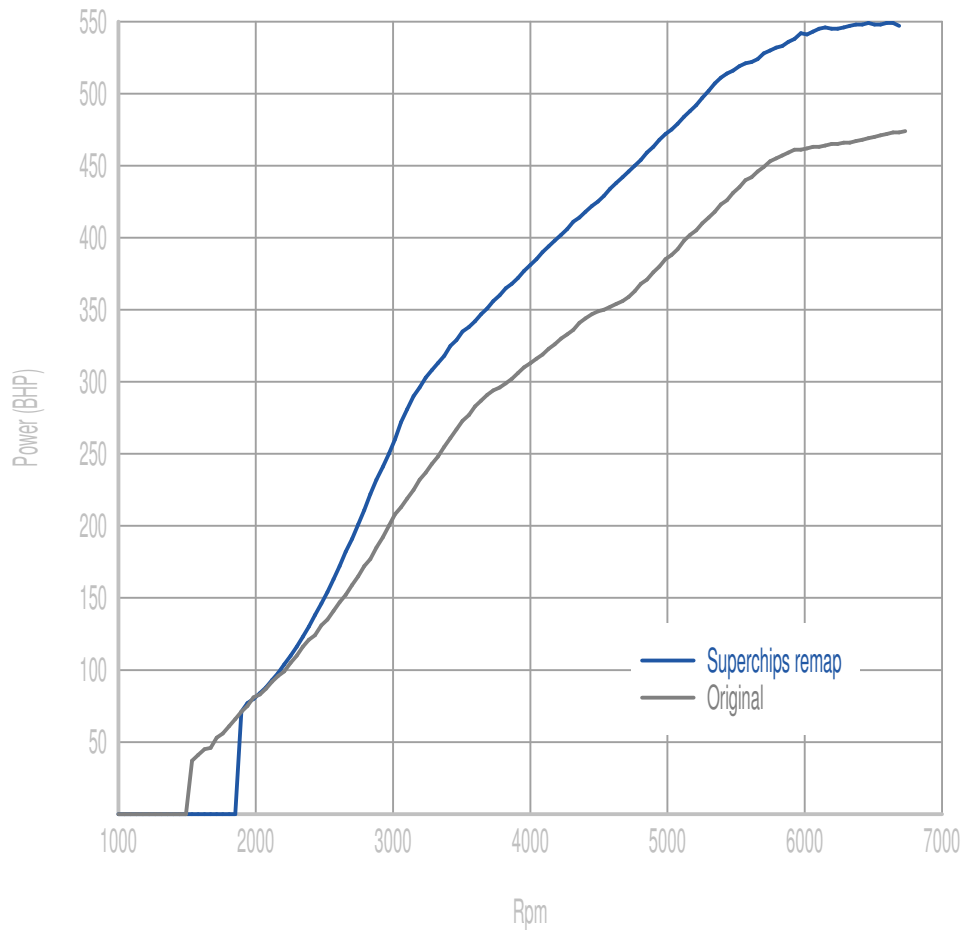

Superchips

call 01280 816781

Vehicle

F80 M3 Competition Pack

Power

89 BHP increase @ 5319 Rpm

Superchips remap Max 549 BHP @ 6682 Rpm

Original Max 479 BHP @ 6928 Rpm

Torque

141 Nm increase @ 3129 Rpm

Superchips remap Max 676 Nm @ 3521 Rpm

Original Max 564 Nm @ 3620 Rpm